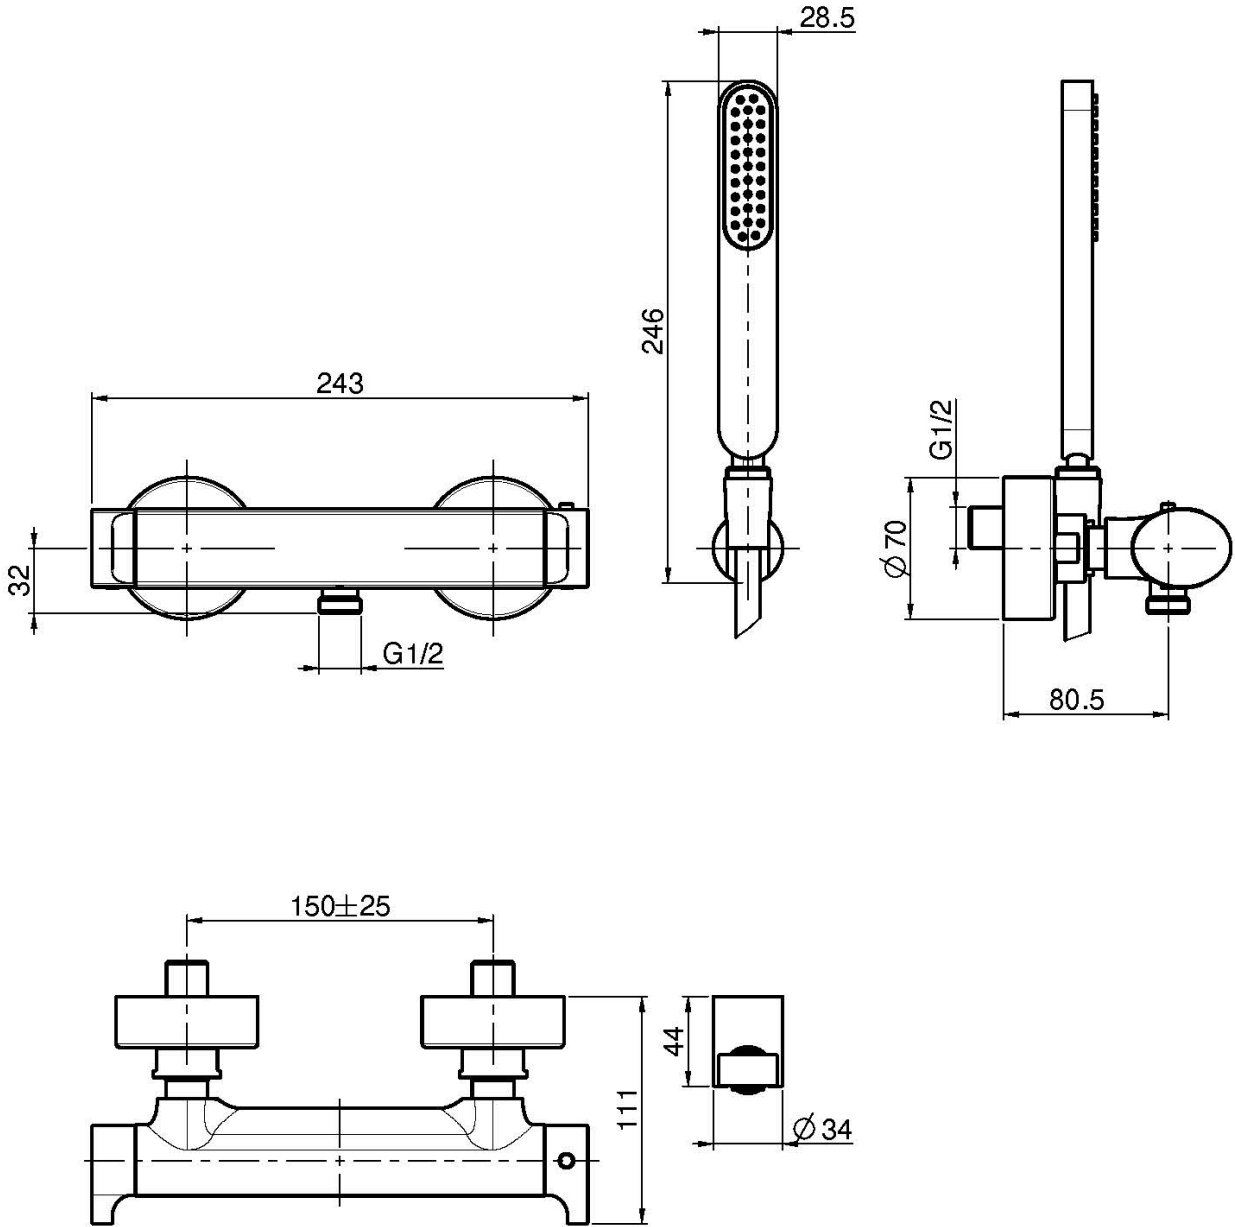

This drawing is the property of FIMA Carlo Frattini. Any complete or partial reproduction, or any transmission to third party without FIMA Carlo Frattini authorization is forbidden.