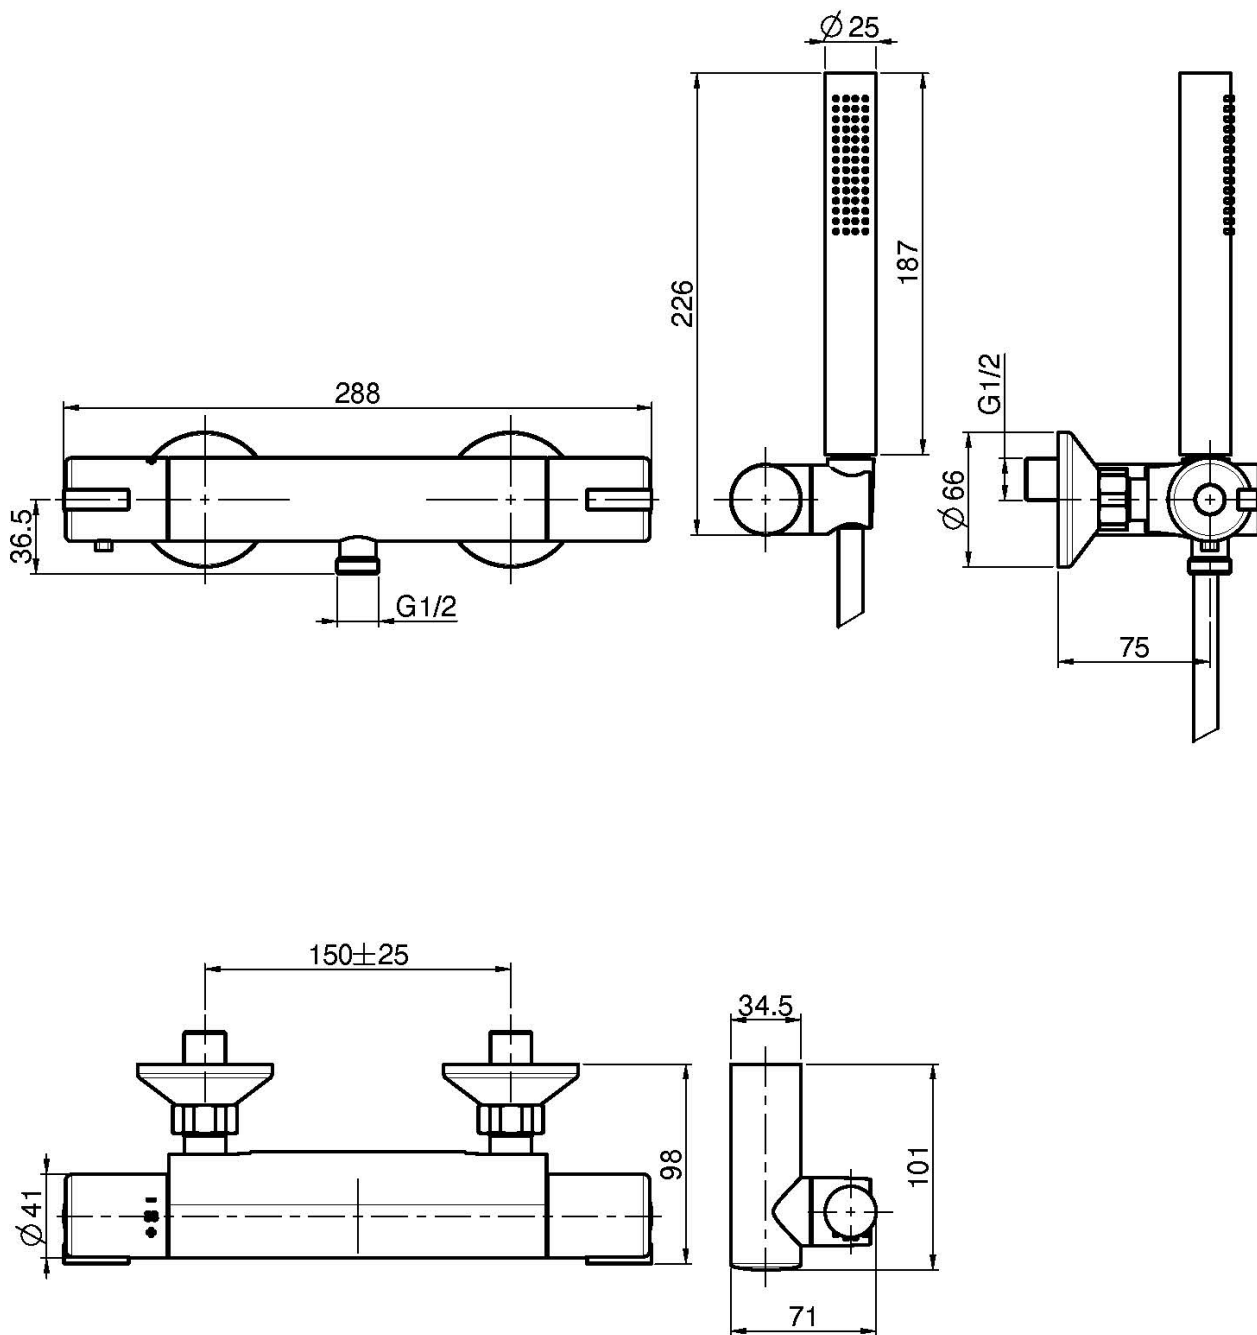

F4095CR

This drawing is the property of FIMA Carlo Frattini. Any complete or partial reproduction, or any transmission to third party without FIMA Carlo Frattini authorization is forbidden.