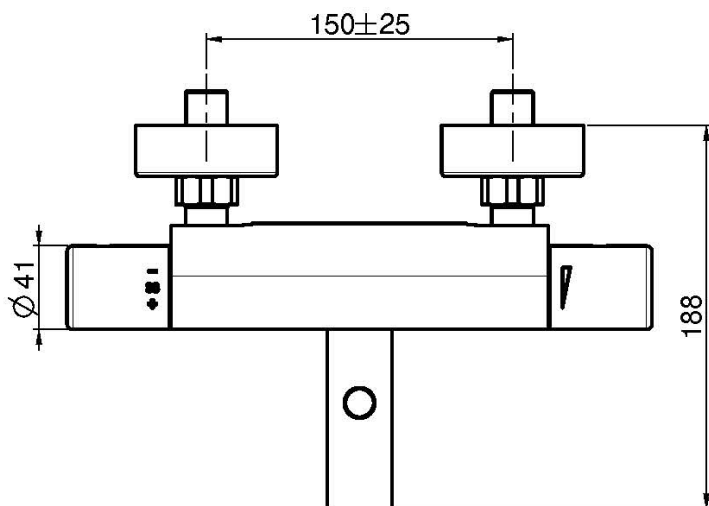

Code F4284/1

**EXPOSED THERMOSTATIC BATH MIXER  
WITHOUT SHOWER SET WITH METAL  
HANDLES**

- n. 2 eccentric couplings 1/2"
- water saving 50%
- diverter
- COLD BODY

**Finishing**

-  CHROM  
CR
-  BRUSHED NICKEL  
SN
-  BLACK CHROME  
CN
-  BRUSHED BLACK CHROME  
CS
-  WHITE MATT  
BS
-  BLACK MATT  
NS
-  GOLD  
OR
-  BRUSHED GOLD  
OS
-  OLD BRONZE  
BR
-  ANTIQUE COPPER  
RA

**IMAGE**

See the general sales conditions in our current pricelist

F4284/1CR

This drawing is the property of FIMA Carlo Frattini. Any complete or partial reproduction, or any transmission to third party without FIMA Carlo Frattini authorization is forbidden.