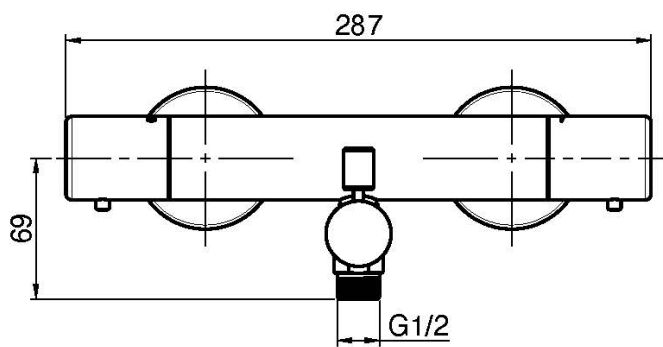

F4284/1CR

This drawing is the property of FIMA Carlo Frattini. Any complete or partial reproduction, or any transmission to third party without FIMA Carlo Frattini authorization is forbidden.