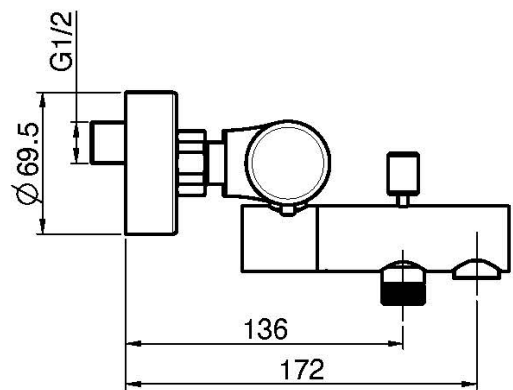

Code F4284/1

**EXPOSED THERMOSTATIC BATH MIXER  
WITHOUT SHOWER SET WITH METAL  
HANDLES**

- n. 2 eccentric couplings 1/2"
- water saving 50%
- diverter
- COLD BODY

**Finishing**

-  CHROM  
CR
-  BRUSHED NICKEL  
SN
-  BLACK CHROME  
CN
-  BRUSHED BLACK CHROME  
CS
-  WHITE MATT  
BS
-  BLACK MATT  
NS
-  GOLD  
OR
-  BRUSHED GOLD  
OS
-  OLD BRONZE  
BR
-  ANTIQUE COPPER  
RA

**IMAGE**

See the general sales conditions in our current pricelist

F4284/1CR

This drawing is the property of FIMA Carlo Frattini. Any complete or partial reproduction, or any transmission to third party without FIMA Carlo Frattini authorization is forbidden.