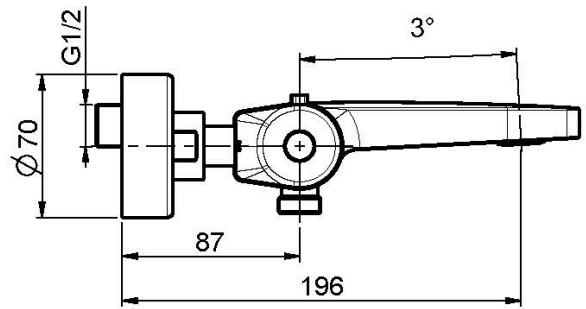

Code F4204/1

**EXPOSED THERMOSTATIC BATH MIXER
WITHOUT SHOWER SET WITH METAL
HANDLES**

- n. 2 eccentric couplings 1/2"
- diverting handle
- COLD BODY

Finishing

 CHROM
CR

IMAGE

See the general sales conditions in our current pricelist