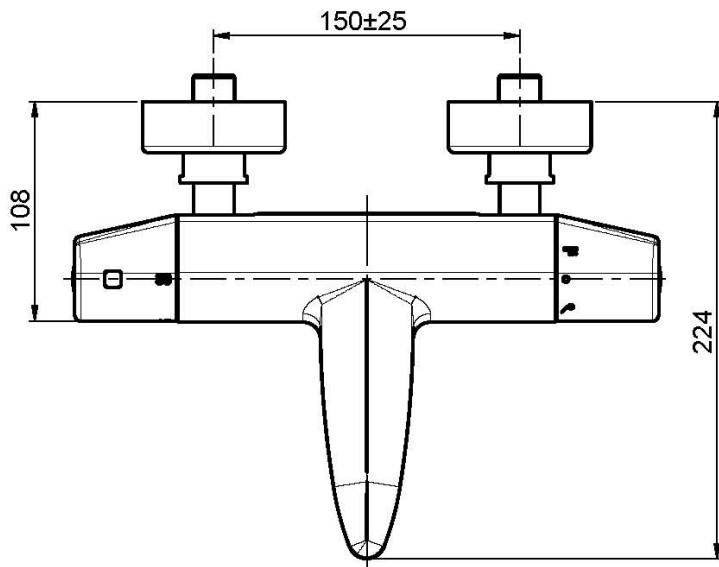

Code F4204/1

**EXPOSED THERMOSTATIC BATH MIXER
WITHOUT SHOWER SET WITH METAL
HANDLES**

- n. 2 eccentric couplings 1/2"
- diverting handle
- COLD BODY

Finishing

 CHROM
CR

IMAGE

See the general sales conditions in our current pricelist