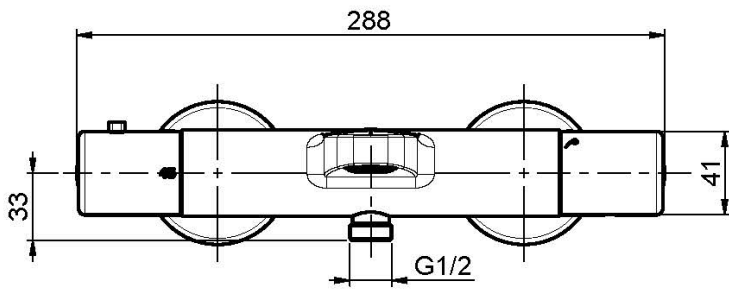

Code F4204/1

**EXPOSED THERMOSTATIC BATH MIXER
WITHOUT SHOWER SET WITH METAL
HANDLES**

- n. 2 eccentric couplings 1/2"
- diverting handle
- COLD BODY

Finishing

 CHROM
CR

IMAGE

See the general sales conditions in our current pricelist