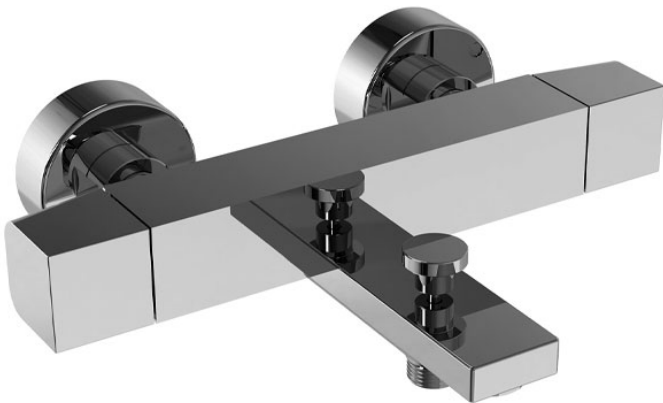

Code F4244/1

**EXPOSED THERMOSTATIC BATH MIXER
WITHOUT SHOWER SET**

- n. 2 eccentric couplings 1/2"
- diverting handle

Finishing

- CHROM
  CR
- BRUSHED NICKEL
  SN
- WHITE MATT
  BS
- BLACK MATT
  NS

IMAGE

See the general sales conditions in our current pricelist