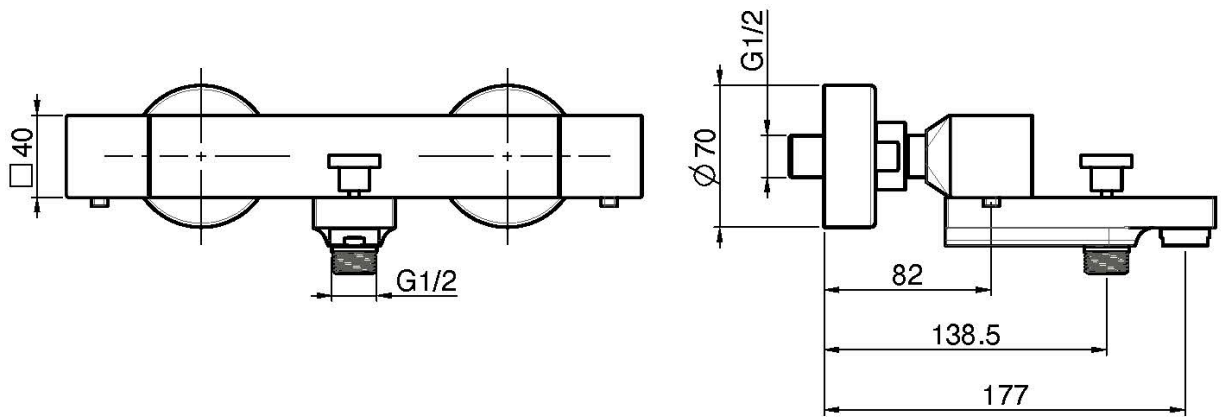

This drawing is the property of FIMA Carlo Frattini. Any complete or partial reproduction, or any transmission to third party without FIMA Carlo Frattini authorization is forbidden.