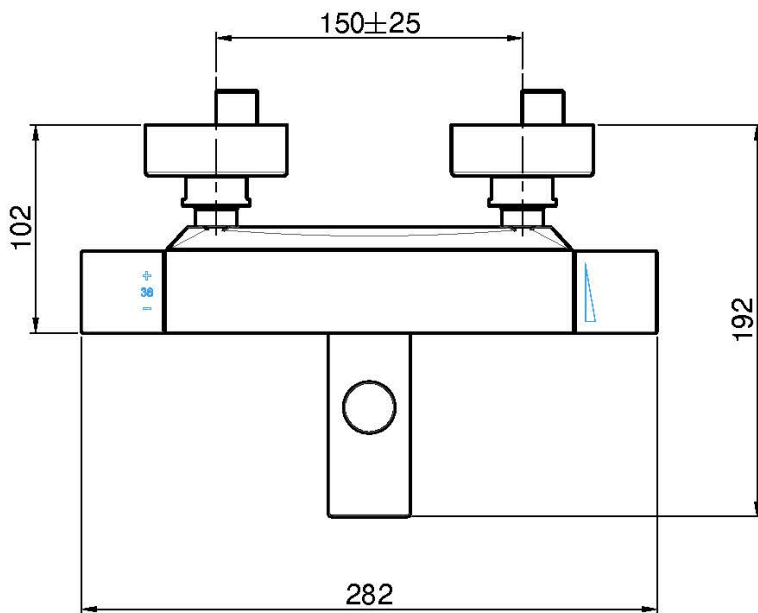

This drawing is the property of FIMA Carlo Frattini. Any complete or partial reproduction, or any transmission to third party without FIMA Carlo Frattini authorization is forbidden.