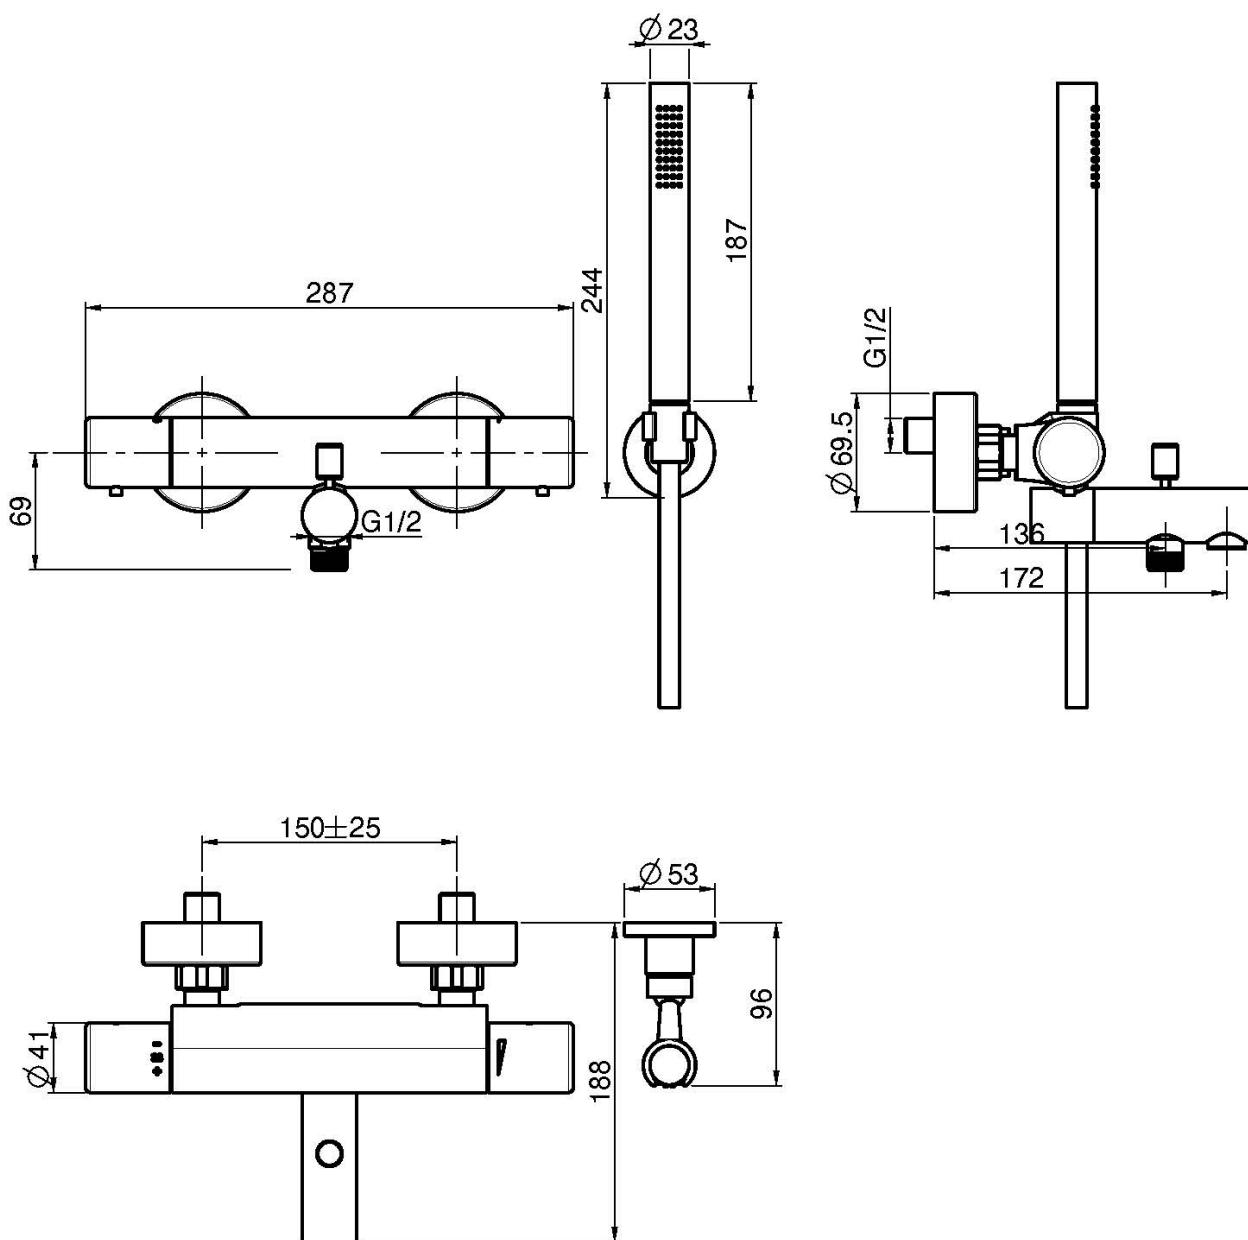

This drawing is the property of FIMA Carlo Frattini. Any complete or partial reproduction, or any transmission to third party without FIMA Carlo Frattini authorization is forbidden.