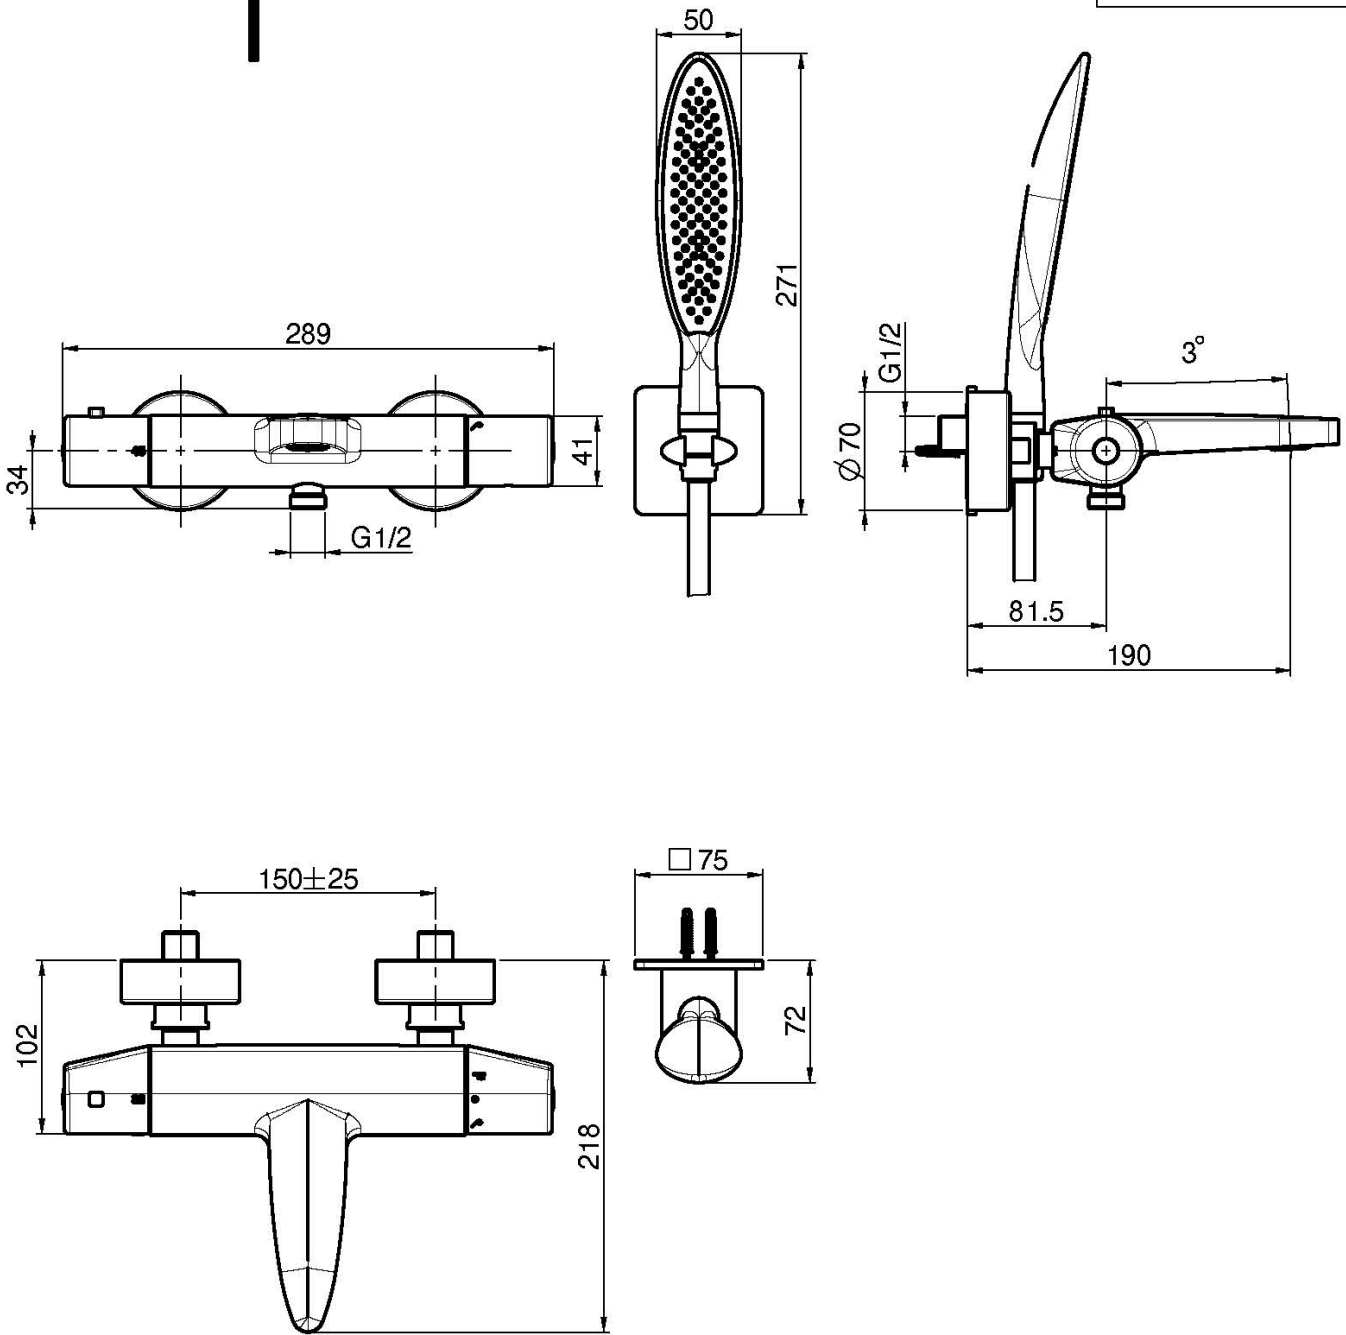

This drawing is the property of FIMA Carlo Frattini. Any complete or partial reproduction, or any transmission to third party without FIMA Carlo Frattini authorization is forbidden.