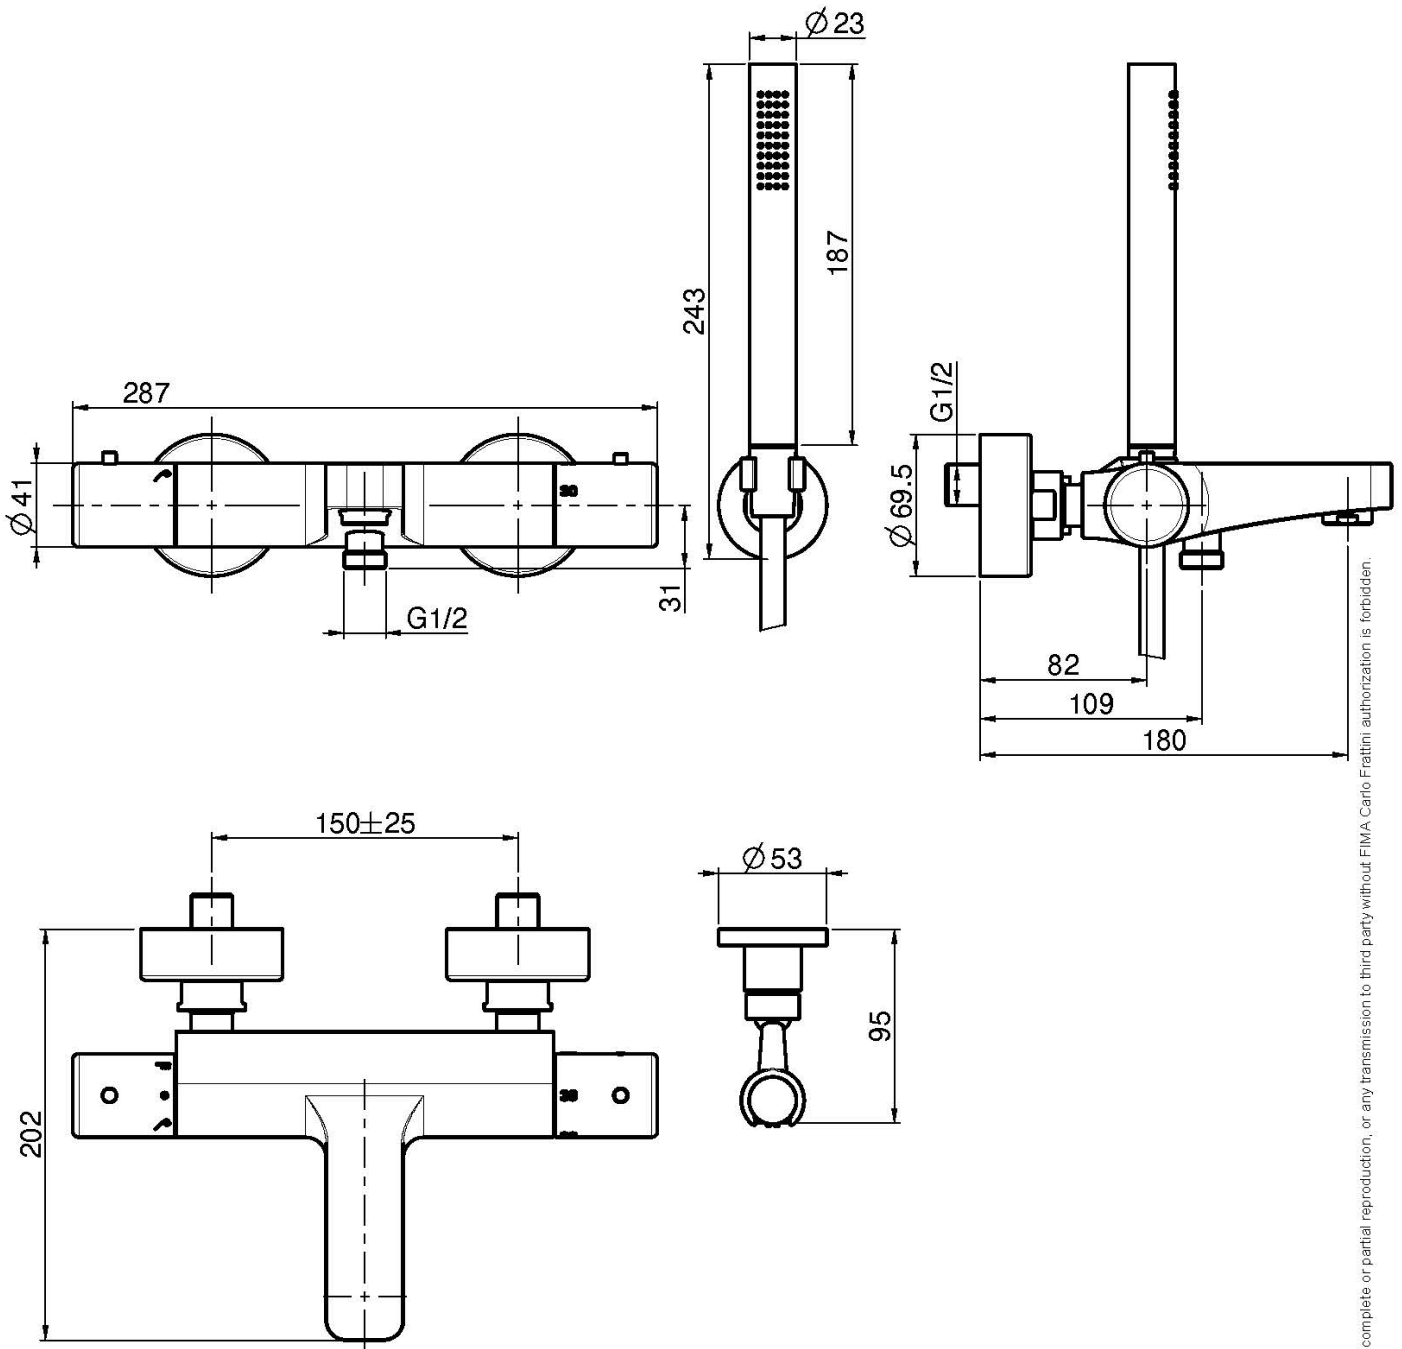

This drawing is the property of FIMA Carlo Frattini. Any complete or partial reproduction, or any transmission to third party without FIMA Carlo Frattini authorization is forbidden.