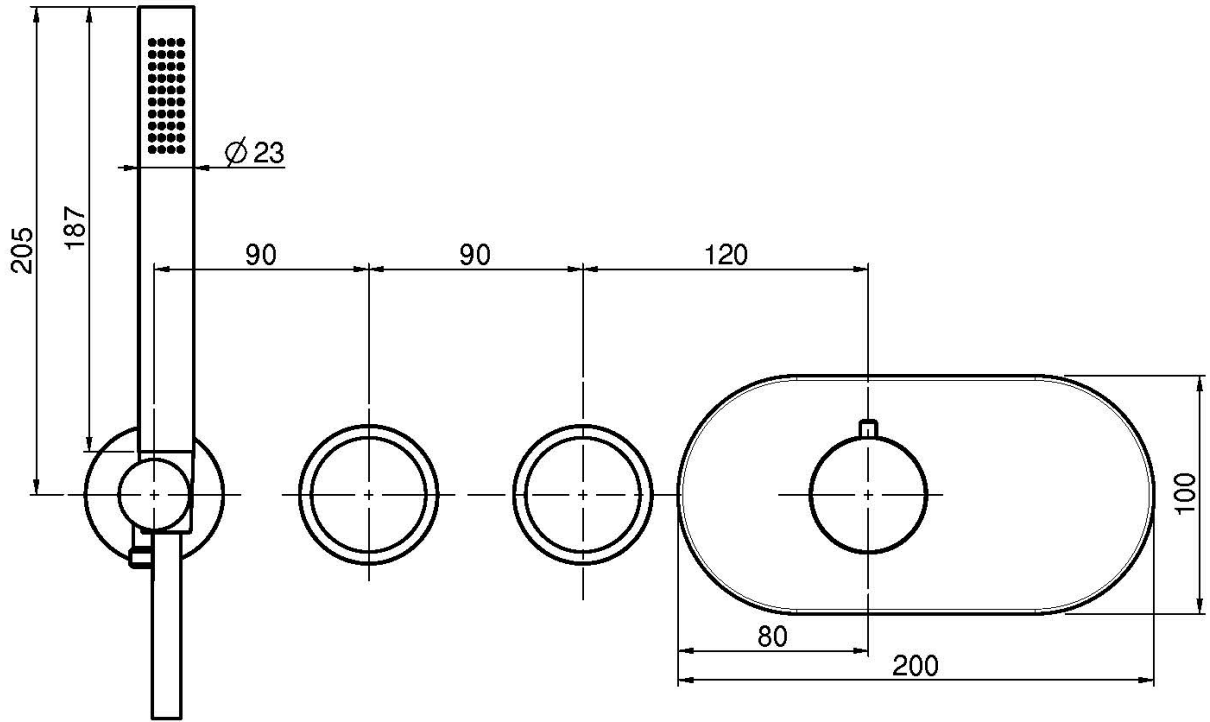

This drawing is the property of FIMA Carlo Frattini. Any complete or partial reproduction, or any transmission to third party without FIMA Carlo Frattini authorization is forbidden.