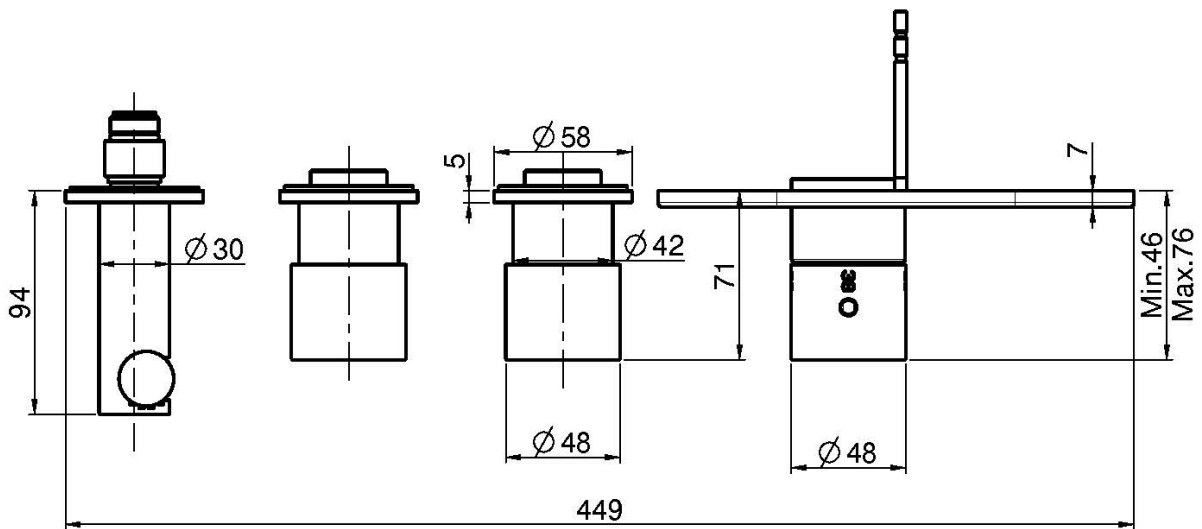

This drawing is the property of FIMA Carlo Frattini. Any complete or partial reproduction, or any transmission to third party without FIMA Carlo Frattini authorization is forbidden.