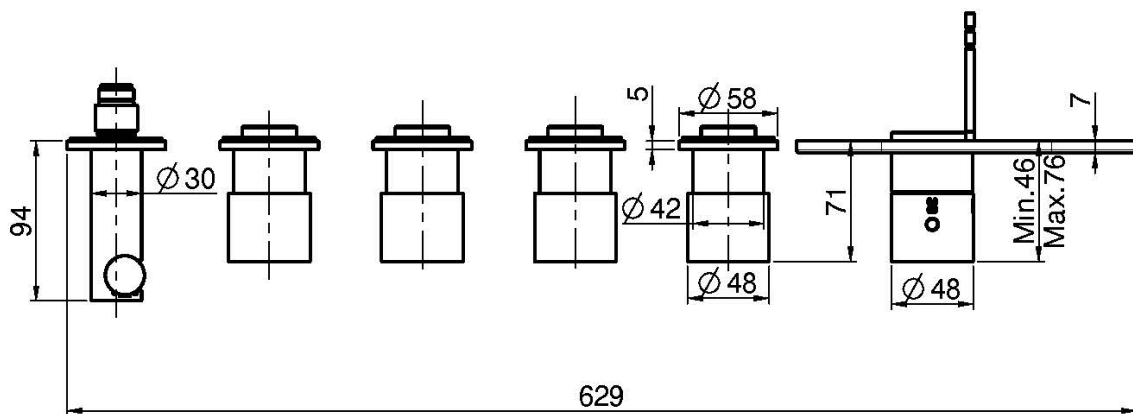

This drawing is the property of FIMA Carlo Frattini. Any complete or partial reproduction, or any transmission to third party without FIMA Carlo Frattini authorization is forbidden.