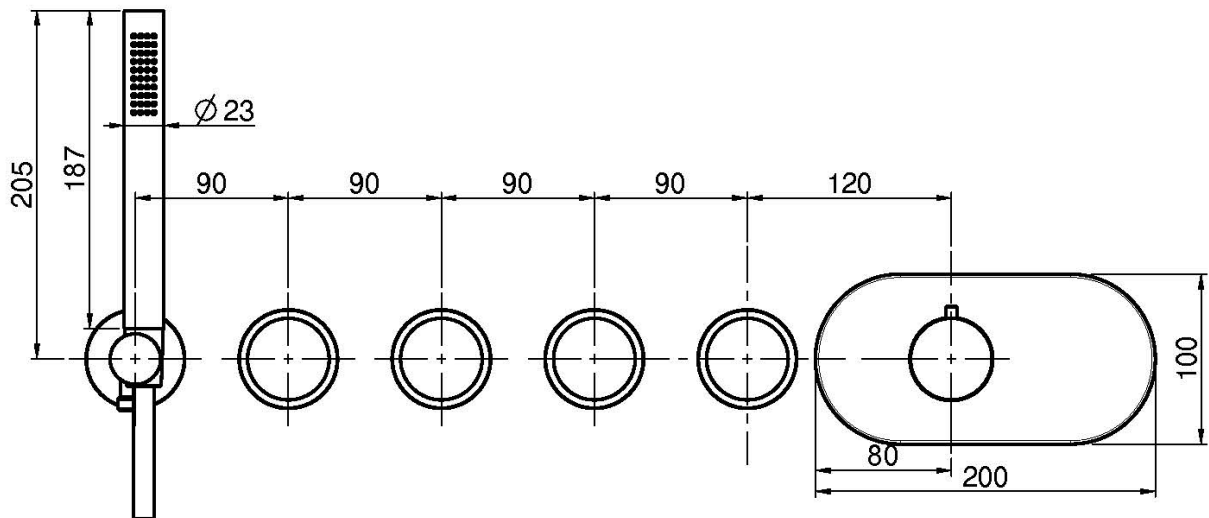

This drawing is the property of FIMA Carlo Frattini. Any complete or partial reproduction, or any transmission to third party without FIMA Carlo Frattini authorization is forbidden.