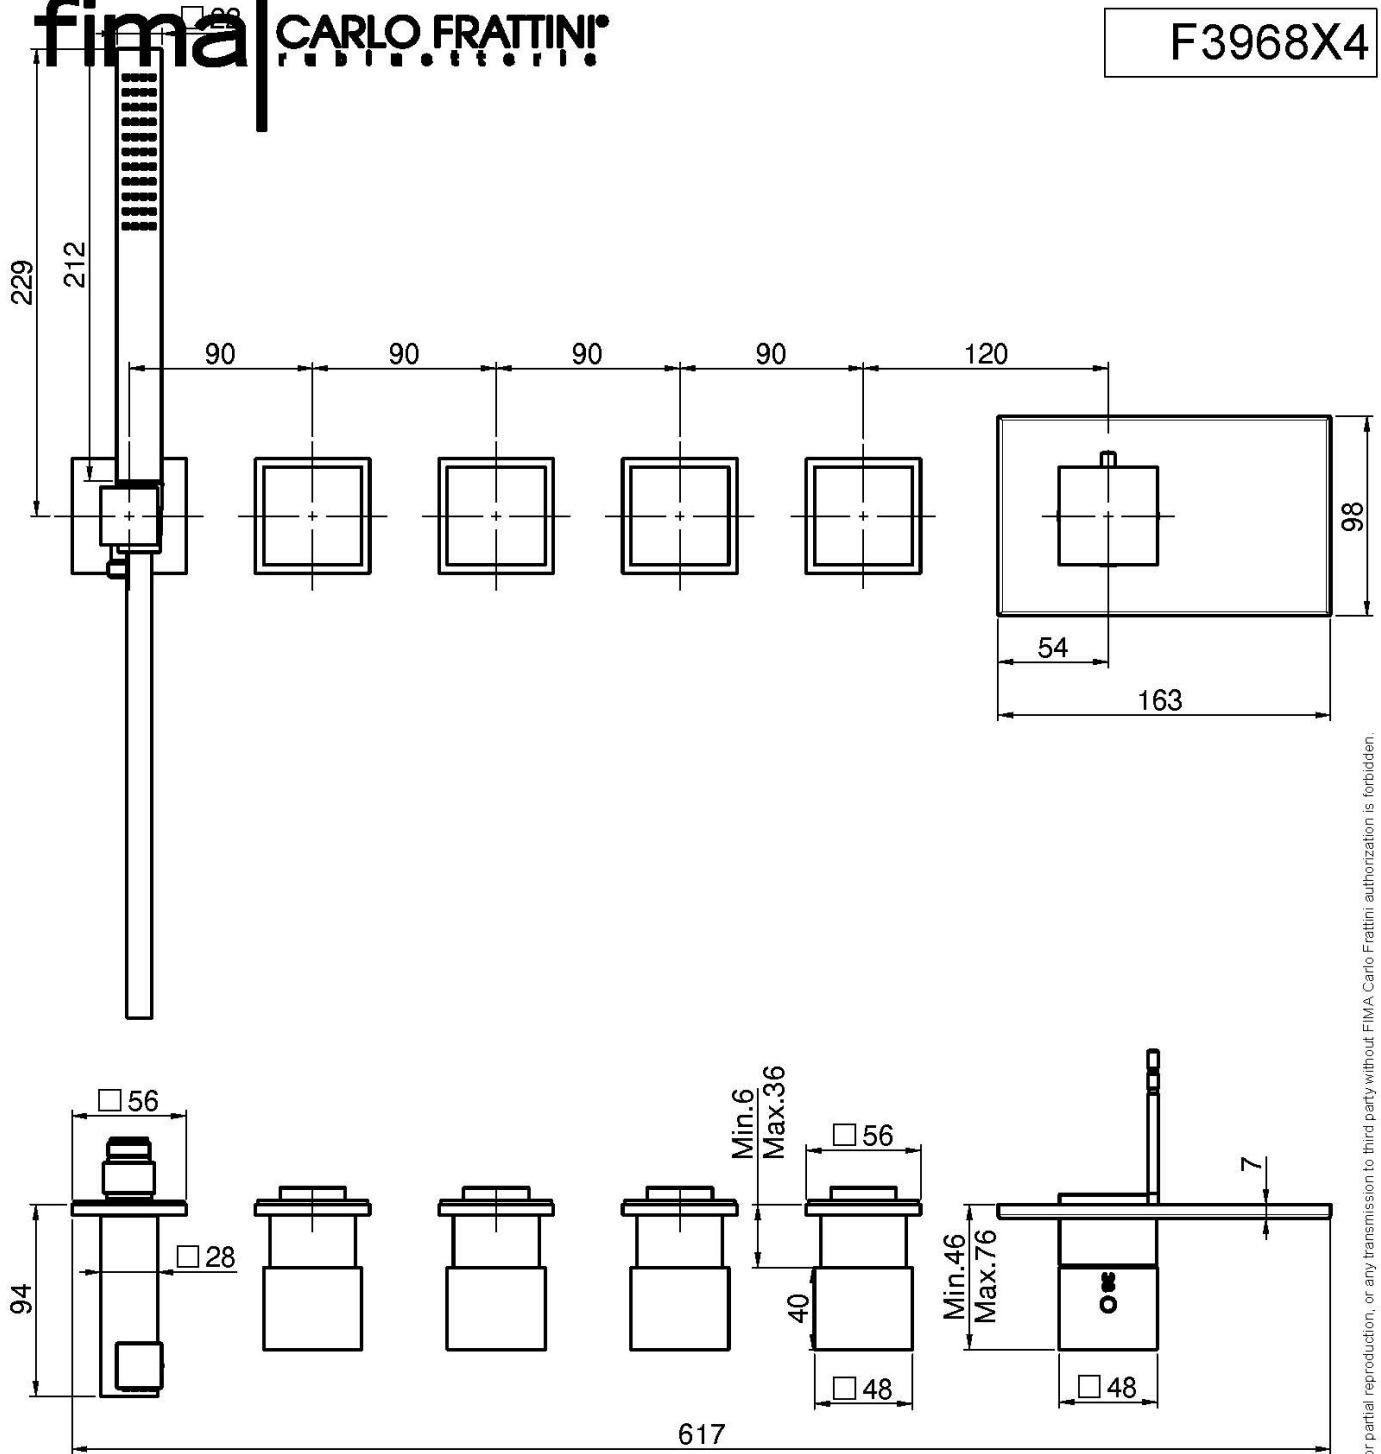

This drawing is the property of FIMA Carlo Frattini. Any complete or partial reproduction, or any transmission to third party without FIMA Carlo Frattini authorization is forbidden.