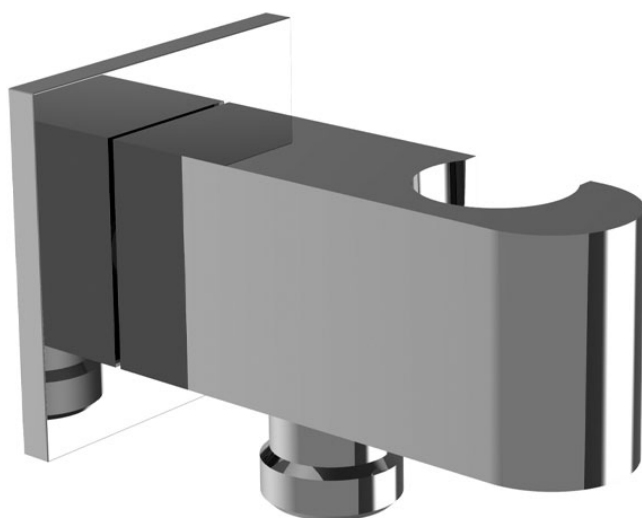

Code: F5905CR - Switch

Brass shower holder with water connection 1/2"

IMAGE

Finishes

-  CHROM

---

-  BRUSHED NICKEL
-  WHITE MATT
-  BLACK MATT
-  BLACK CHROME
-  BRUSHED BLACK CHROME
-  GOLD
-  BRUSHED GOLD