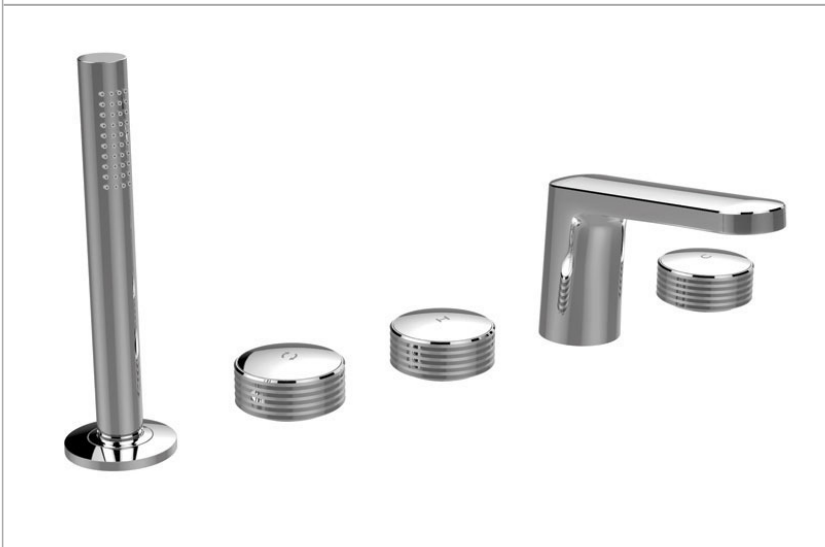

Code: F5614VCR - Texture Collection

Deck mounted bath tap

- COVER SOLD SEPARATELY
- 1500 mm nylon flexible
- diverter
- shower holder
- handshower with antilimestone nozzles

IMAGE

Textures

V COLLECTION

H COLLECTION

X COLLECTION

Finishes

CHROM

CR

BRUSHED NICKEL

SN

WHITE MATT

BS