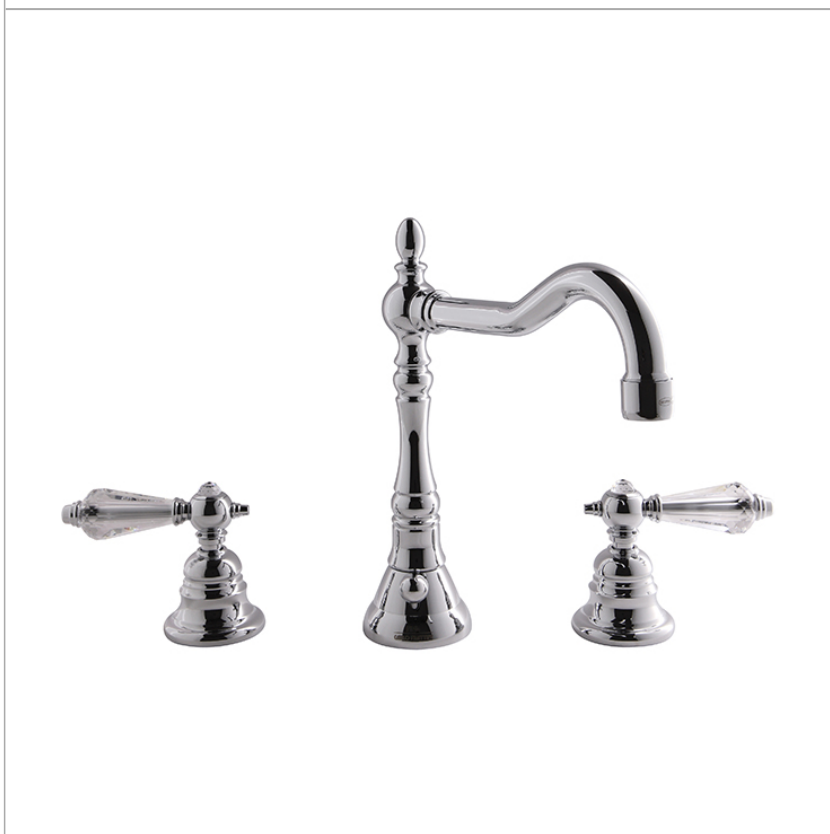

Code: F5401CBCR - Herend Chic

Three-holes basin mixer with swivel spout

- n. 2 flexible hoses 370 mm
- swivel spout
- Pop-up waste 1 1/4

IMAGE

Finishes

- **CHROM**
  CR
- **BRUSHED NICKEL**
  SN
- **GOLD**
  OR
- **BRUSHED GOLD**
  OS
- **OLD BRONZE**
  BR
- **ANTIQUE COPPER**
  RA

GARANTITO
7 ANNI
GUARANTEED
7 YEARS

See the general sales conditions in our current pricelist