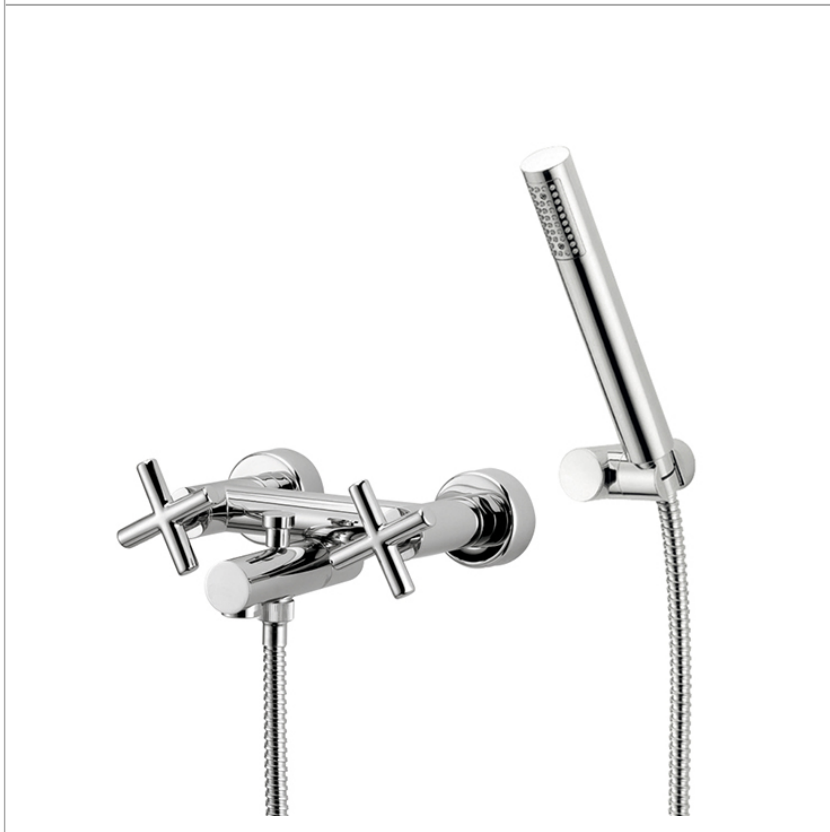

Code: F5304CR - Maxima

### Exposed bath tap with shower set

- n. 2 eccentric couplings 1/2"
- brass flex hose 1500 mm
- diverter
- shower holder
- handshower with antilimestone nozzles

### IMAGE

### Finishes

-  **CHROM**  
CR
-  **BRUSHED NICKEL**  
SN
-  **WHITE MATT**  
BS
-  **BLACK MATT**  
NS
-  **BLACK CHROME**  
CN
-  **BRUSHED BLACK CHROME**  
CS

GARANTITO  
**7 ANNI**  
GUARANTEED  
**7 YEARS**