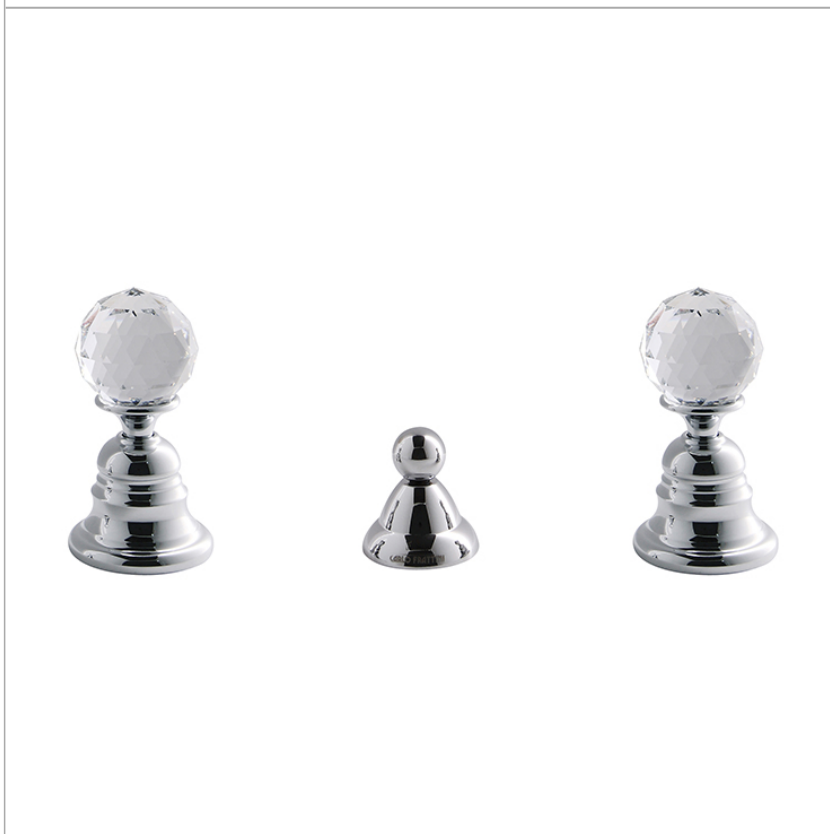

Code: F5102CCR - Elizabeth Chic

### Three-holes bidet tap

- n. 2 flexible hoses 370 mm
- Pop-up waste 1 1/4

### IMAGE