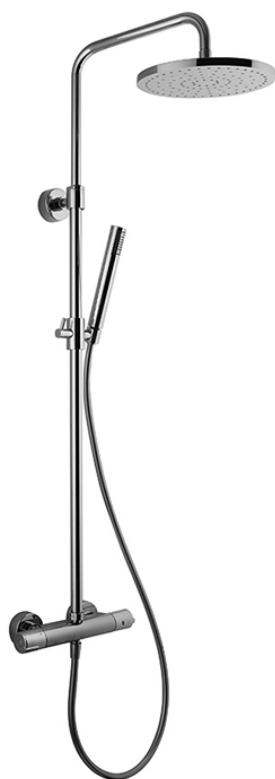

Code: F4885/RP253CR - Wellness

Exposed thermostatic shower mixer with shower column, showerhead and shower set

- flexible cromalux 1500 mm
- COLD BODY
- n. 2 eccentric couplings 1/2"
- handshower with antilimestone nozzles
- ABS showerhead Ø 250 mm

IMAGE

Finishes

 CHROM

GARANTITO
7 ANNI
GUARANTEED
7 YEARS

See the general sales conditions in our current pricelist