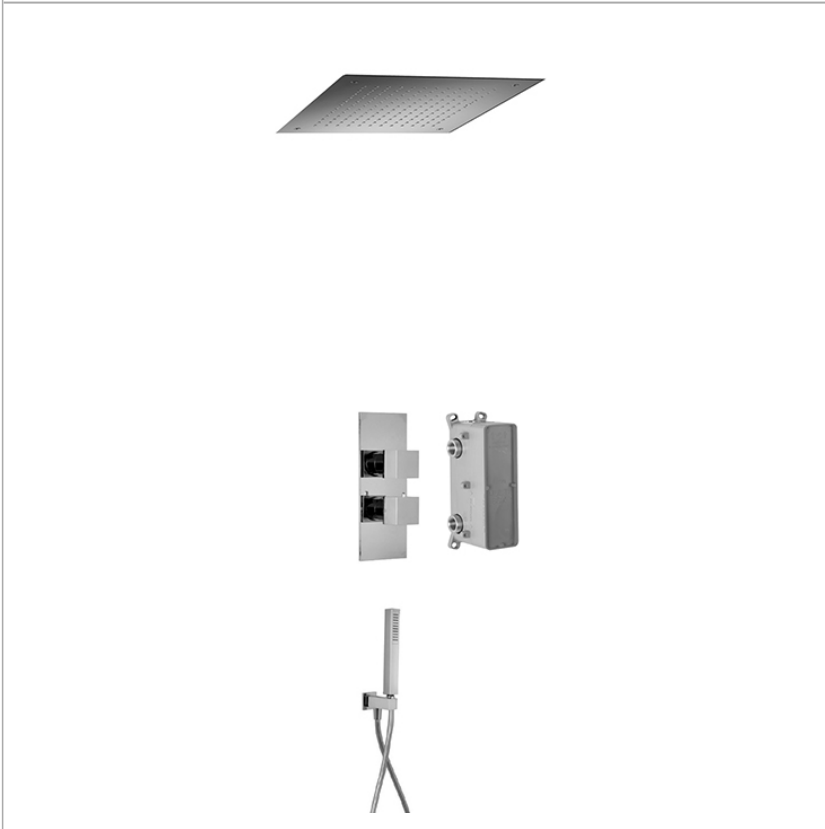

Code: F4418CR - Wellness

2 outlets shower set

Ceiling mounted showerhead 500x500 mm

- anti-limestone nozzles Single lever bath/shower mixer for concealed installation Exposed shower set
- handshower with antilimestone nozzles
- wall shower holder with water connection
- flexible cromalux 1500 mm MULTIBOX Built-in part for thermostatic mixer
- 2/3 outlets diverter

IMAGE

Finishes

CHROM

See the general sales conditions in our current pricelist