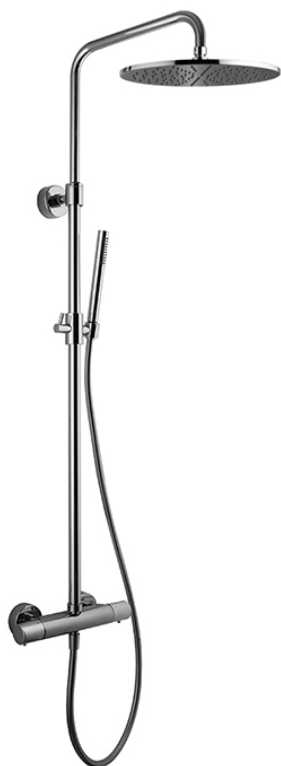

Code: F4285/R306CR - Wellness

**Exposed thermostatic shower mixer with shower column, showerhead and shower set**

- COLD BODY
- n. 2 eccentric couplings 1/2"
- brass showerhead Ø 300 mm
- flexible cromalux 1500 mm
- brass handshower with antilimestone nozzles
- metal handles
- water saving 50%

**IMAGE**

**Finishes**

-  **CHROM**
-  **BRUSHED NICKEL**
-  **WHITE MATT**
-  **BLACK MATT**

GARANTITO  
**7 ANNI**  
GUARANTEED  
**7 YEARS**

See the general sales conditions in our current pricelist