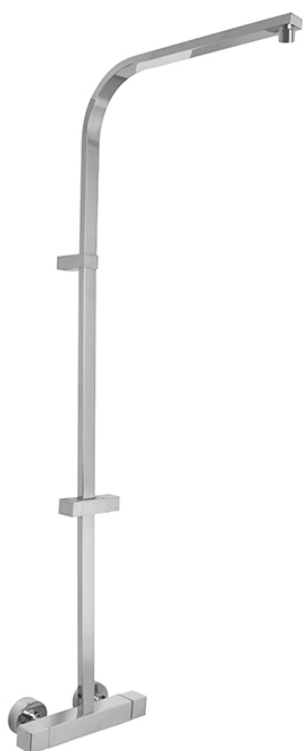

Code: F4255QCR - Wellness

Exposed thermostatic shower mixer with shower column

- COLD BODY
- n. 2 eccentric couplings 1/2"
- metal handles
- diverting handle

Finishes

CHROM

BRUSHED NICKEL

GOLD

IMAGE