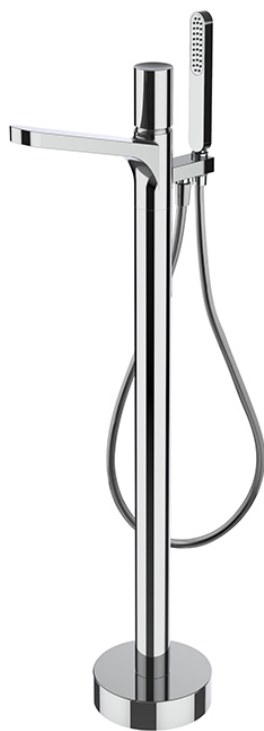

Code: F4164/4CR - Nomos Go

Floor mounted bath mixer

- flexible cromalux 1500 mm
- diverter
- handshower with antilimestone nozzles
- spout 204 mm
- high floor/aerator 818 mm
- rotation tolerance up to 25°
- **built-in part to be ordered separately**

IMAGE

Finishes

PRODUCTS NEEDED TO BE ORDERED SEPARATELY

Built-in part

GARANTITO
7 ANNI
GUARANTEED
7 YEARS

See the general sales conditions in our current pricelist