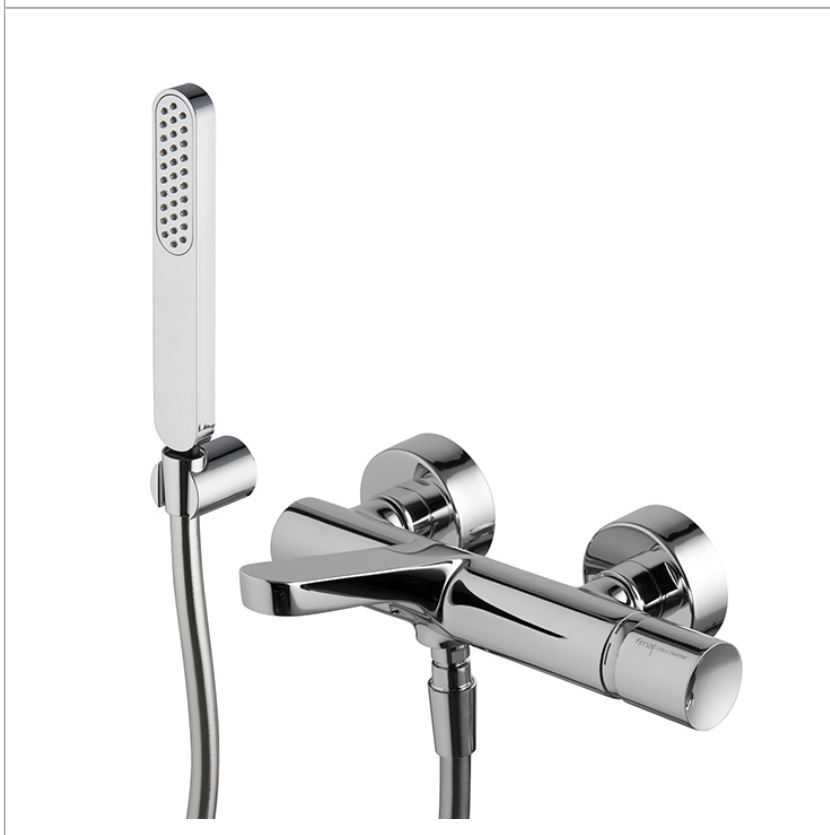

Code: F4164CR - Nomos Go

Exposed bath mixer with shower set

- n. 2 eccentric couplings 1/2"
- flexible cromalux 1500 mm
- diverter
- shower holder
- handshower with antilimestone nozzles

Finishes

CHROM

GARANTITO
7 ANNI
GUARANTEED
7 YEARS

IMAGE

See the general sales conditions in our
current pricelist