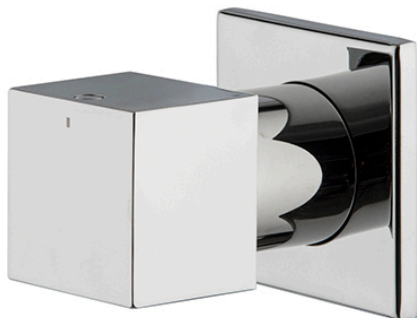

Code: F3963/2CR - Zeta

2 outlets diverter

- one inlet/two outlets NOTE: this item is complete: built-in + exposed parts

IMAGE

Finishes

- CR CHROM
- SN BRUSHED NICKEL
- BS WHITE MATT
- NS BLACK MATT
- CN BLACK CHROME
- CS BRUSHED BLACK CHROME
- OR GOLD
- OS BRUSHED GOLD
- BR OLD BRONZE
- RA ANTIQUE COPPER

GARANTITO
7 ANNI
GUARANTEED
7 YEARS

See the general sales conditions in our
current pricelist