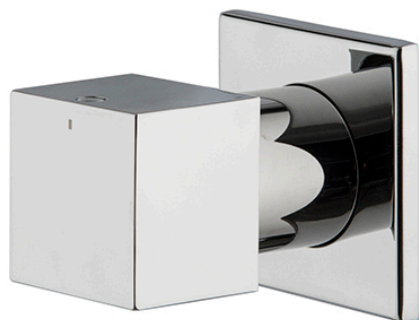

Code: F3963/2CR - Fit

2 outlets diverter

- one inlet/two outlets NOTE: this item is complete: built-in + exposed parts

IMAGE

Finishes

CHROM

WHITE MATT

BLACK MATT

GARANTITO
7 ANNI
GUARANTEED
7 YEARS

See the general sales conditions in our
current pricelist