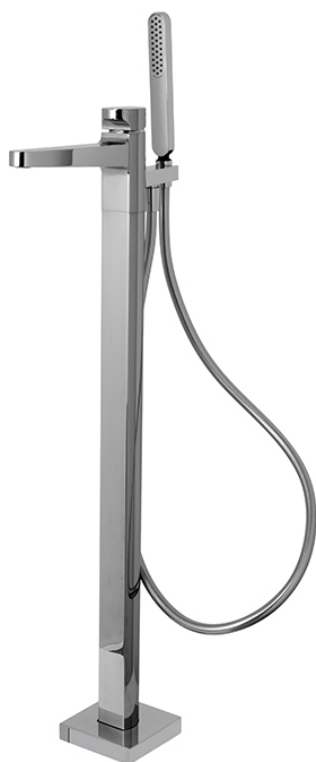

Code: F3934/4CR - Next

### Floor mounted bath mixer

- flexible cromalux 1500 mm
- diverter
- handshower with antilimestone nozzles
- rotation tolerance up to 25°
- **built-in part to be ordered separately**

### Finishes

-  **CHROM**  
CR
-  **BRUSHED NICKEL**  
SN
-  **WHITE MATT**  
BS
-  **BLACK MATT**  
NS

### IMAGE