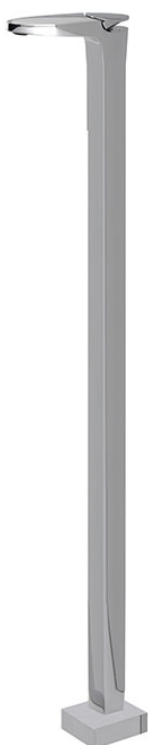

Code: F3921CR - Eclipse

### Floor mounted basin mixer

- hight floor/aerator 1000 mm
- spout 160 mm
- rotation tolerance up to 25°
- **built-in part to be ordered separately**

### IMAGE

### Finishes

CHROM