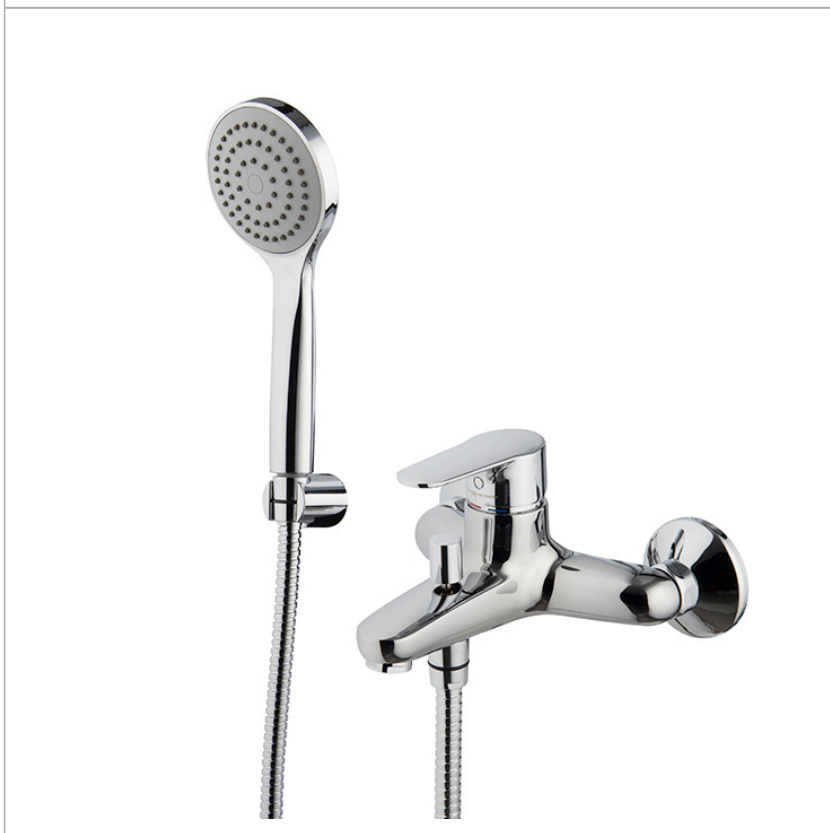

Code: F3834CR - Serie 22

Exposed bath mixer with shower set

- n. 2 eccentric couplings 1/2"
- diverter
- handshower with antilimestone nozzles
- brass flex hose 1500 mm
- shower holder

Version

Finishes

IMAGE