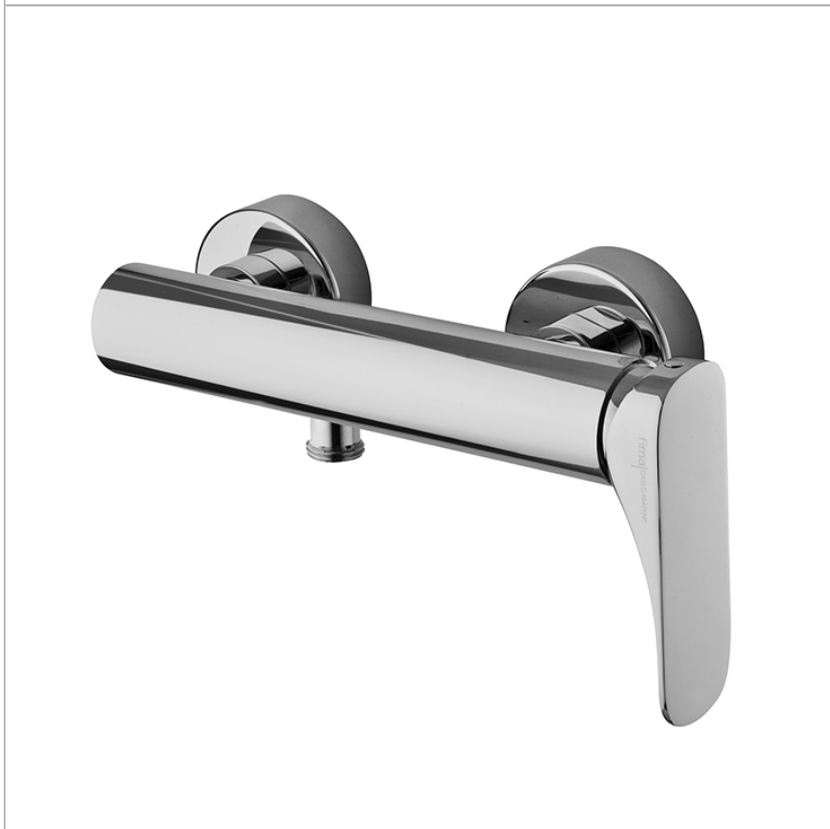

Code: F3735/ICR - Quad

Exposed shower mixer without shower set

- n. 2 eccentric couplings 1/2"

IMAGE

Version

Finishes

 **CHROM**
CR

 **WHITE MATT**
BS