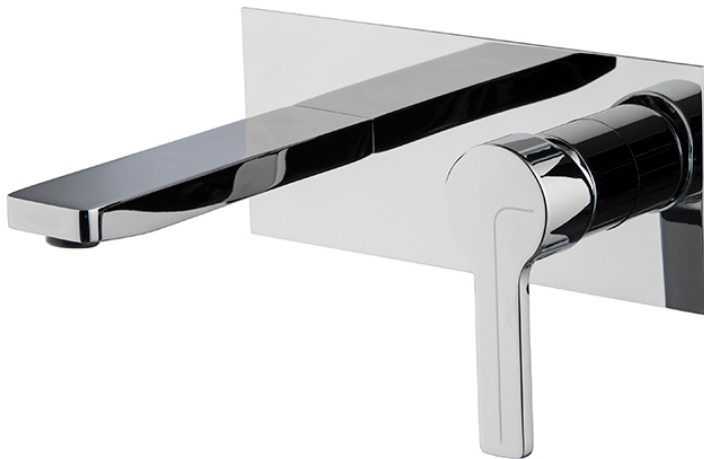

Code: F3541X5CR - Matrix

Wall mounted wash basin mixer

- 1 1/4 brass click clack pop-up waste
- exposed part only
- **built-in part to be ordered separately**

IMAGE

Version

Finishes

-  **CHROM**
CR
-  **BRUSHED NICKEL**
SN
-  **WHITE MATT**
BS
-  **BLACK MATT**
NS