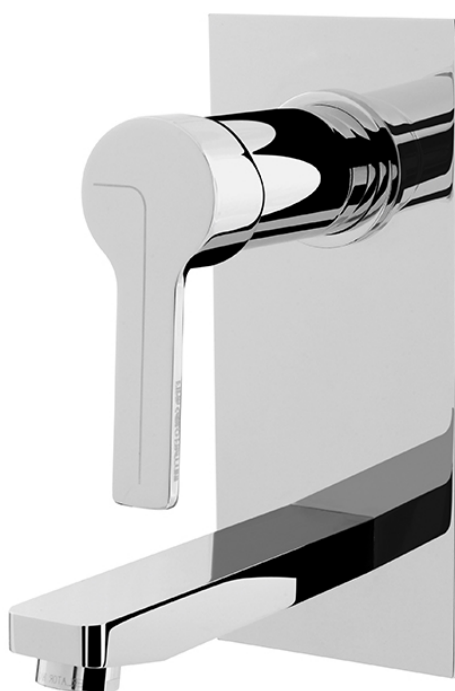

Code: F3541VX5CR - Matrix

### Wall mounted wash basin mixer

- 1"1/4 brass click clack pop-up waste
- exposed part only
- **built-in part to be ordered separately**

### IMAGE