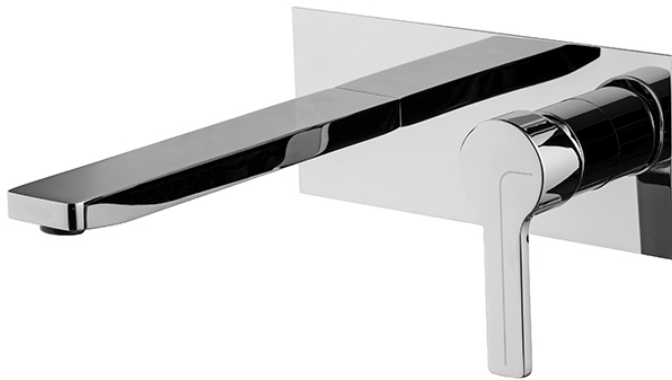

Code: F3541LX5CR - Matrix

Wall mounted wash basin mixer

- 1"1/4 brass click clack pop-up waste
- exposed part only
- **built-in part to be ordered separately**

IMAGE

Version

WATER SAVING CARTRIDGE

Finishes

 **CHROM**
CR

 **BRUSHED NICKEL**
SN

 **WHITE MATT**
BS

 **BLACK MATT**
NS

PRODUCTS NEEDED TO BE ORDERED SEPARATELY

Built-in part

GARANTITO
7 ANNI
GUARANTEED
7 YEARS

See the general sales conditions in our
current pricelist