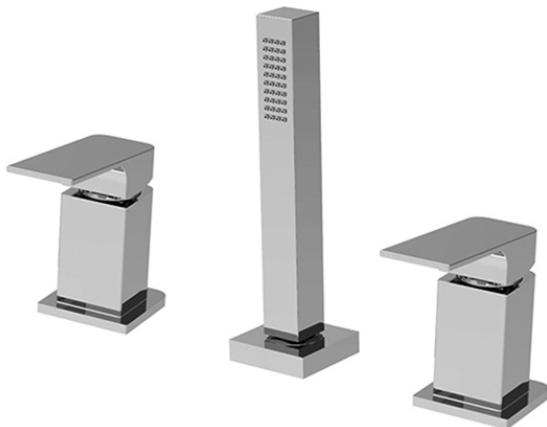

Code: F3394/1CR - Fit

Deck mounted bath mixer

- 1500 mm nylon flexible
- shower holder
- double mixer
- spout 165 mm
- ABS handshower with antilimestone nozzles

IMAGE

Version

Finishes

CHROM

WHITE MATT

BLACK MATT

PRODUCTS NEEDED TO BE ORDERED SEPARATELY

[Inox cover plate](#)

GARANTITO
7 ANNI
GUARANTEED
7 YEARS

See the general sales conditions in our current pricelist