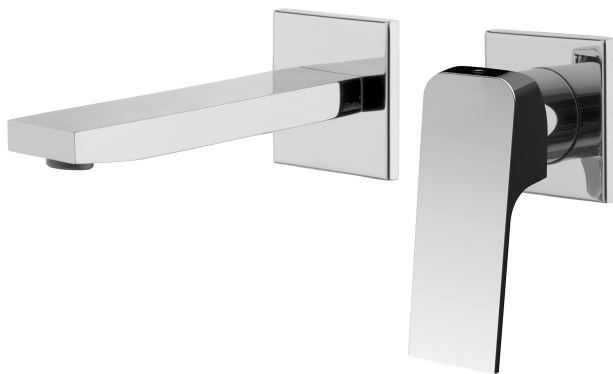

Code: F3391X8CR - Fit

Wall mounted wash basin mixer

- 1 1/4 brass click clack pop-up waste
- exposed part only
- **built-in part to be ordered separately**

IMAGE

Version

Finishes

CHROM

WHITE MATT

BLACK MATT

PRODUCTS NEEDED TO BE ORDERED SEPARATELY

Built-in part

Wall mounted wash basin mixer

Wall mounted wash basin mixer

Wall mounted wash basin mixer

See the general sales conditions in our
current pricelist