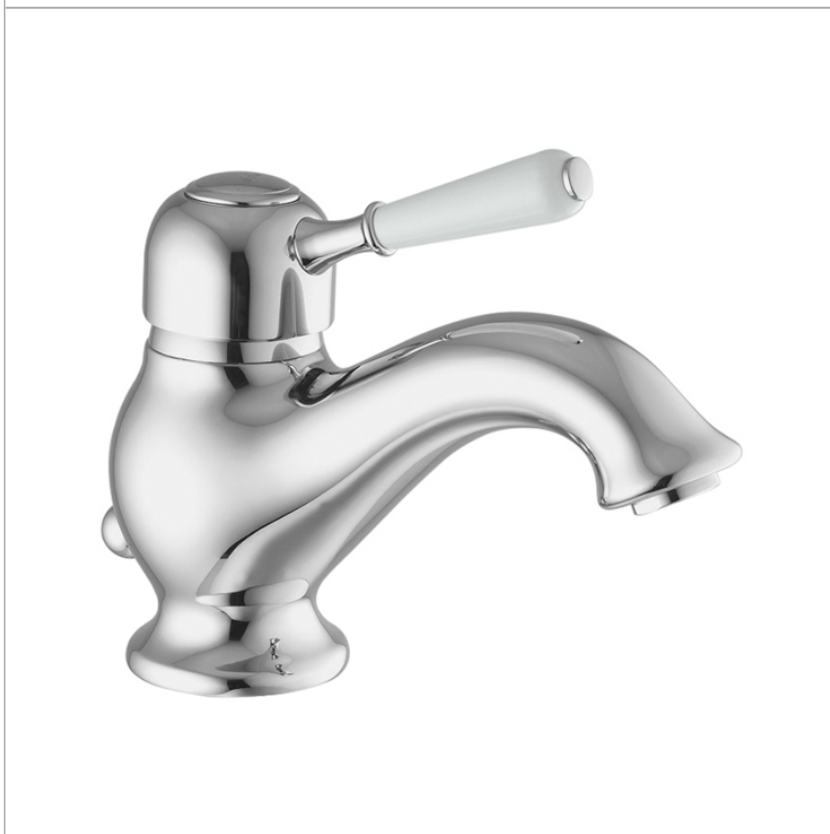

Code: F3361CR - bell

Wash basin mixer

- n. 2 flexible hoses 370 mm
- Pop-up waste 1 1/4

IMAGE

Finishes

-  **CHROM**
CR
-  **BRUSHED NICKEL**
SN
-  **GOLD**
OR
-  **BRUSHED GOLD**
OS
-  **OLD BRONZE**
BR
-  **ANTIQUE COPPER**
RA