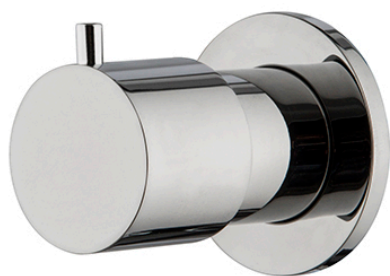

Code: F3233/2OS - Spillo Up

**2 outlets diverter**

- one inlet/two outlets NOTE: this item is complete: built-in + exposed parts

**IMAGE**

**Finishes**

-  **CHROM**  
CR
-  **BRUSHED NICKEL**  
SN
-  **WHITE MATT**  
BS
-  **BLACK MATT**  
NS
-  **BLACK CHROME**  
CN
-  **BRUSHED BLACK CHROME**  
CS
-  **GOLD**  
OR
-  **BRUSHED GOLD**  
OS
-  **OLD BRONZE**  
BR
-  **ANTIQUE COPPER**  
RA