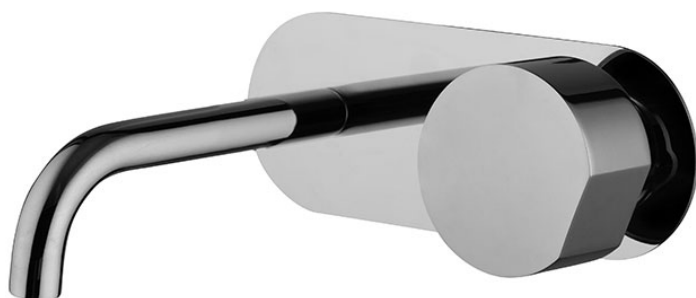

Code: F3171X5CR - So

Wall mounted wash basin mixer

- **HANDLE SOLD SEPARATELY**
 - 1 1/4 brass click clack pop-up waste
 - exposed part only
 - spout 150 mm
 - **built-in part to be ordered separately**
- TO COMPLETE THIS PRODUCT PLEASE ORDER NR. 1 HANDLE S2

IMAGE

Finishes

- CR CHROM
- SN BRUSHED NICKEL
- BS WHITE MATT
- NS BLACK MATT
- CN BLACK CHROME
- CS BRUSHED BLACK CHROME
- OR GOLD
- OS BRUSHED GOLD

PRODUCTS NEEDED TO BE ORDERED SEPARATELY

[Built-in part](#)

[Handle S2 for wall mounted wash basin mixer](#)

GARANTITO
7 ANNI
GUARANTEED
7 YEARS

See the general sales conditions in our current pricelist