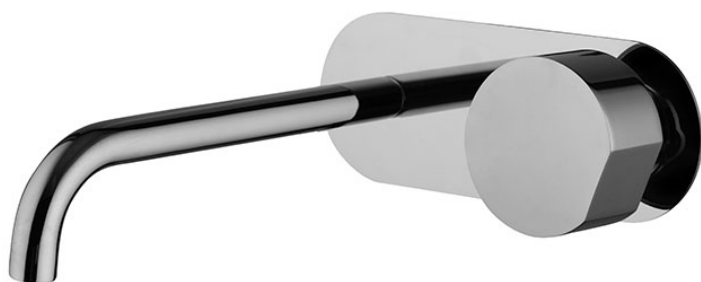

Code: F3171LX5CR - So

Wall mounted wash basin mixer

- **HANDLE SOLD SEPARATELY**
 - 1 1/4 brass click clack pop-up waste
 - exposed part only
 - spout 200 mm
 - **built-in part to be ordered separately**
- TO COMPLETE THIS PRODUCT PLEASE ORDER NR. 1 HANDLE S2

IMAGE

Finishes

- CR CHROM
- SN BRUSHED NICKEL
- BS WHITE MATT
- NS BLACK MATT
- CN BLACK CHROME
- CS BRUSHED BLACK CHROME
- OR GOLD
- OS BRUSHED GOLD

PRODUCTS NEEDED TO BE ORDERED SEPARATELY

[Built-in part](#)