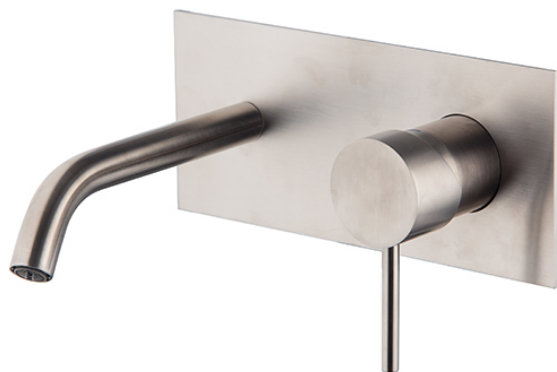

Code: F3081X5INOX - Spillo Steel

**Wall mounted wash basin mixer**

- 1 1/4 stainless steel and ABS click clack pop-up waste
- **built-in part to be ordered separately**

**IMAGE**

**Version**

**PRODUCTS NEEDED TO BE ORDERED SEPARATELY**