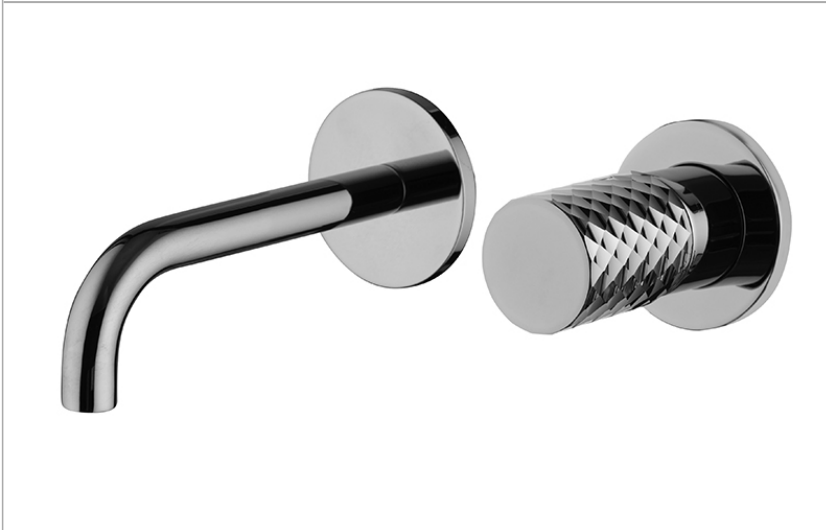

Code: F3051X9GCR - Spillo Tech

**Wall mounted wash basin mixer**

- 1 1/4 brass click clack pop-up waste
- exposed part only
- **built-in part to be ordered separately**

**IMAGE**

**Finishes**

-  **CHROM**  
CR

---

-  **BRUSHED NICKEL**  
SN
-  **WHITE MATT**  
BS
-  **BLACK MATT**  
NS
-  **BLACK CHROME**  
CN
-  **BRUSHED BLACK CHROME**  
CS
-  **GOLD**  
OR
-  **BRUSHED GOLD**  
OS

**PRODUCTS NEEDED TO BE ORDERED SEPARATELY**