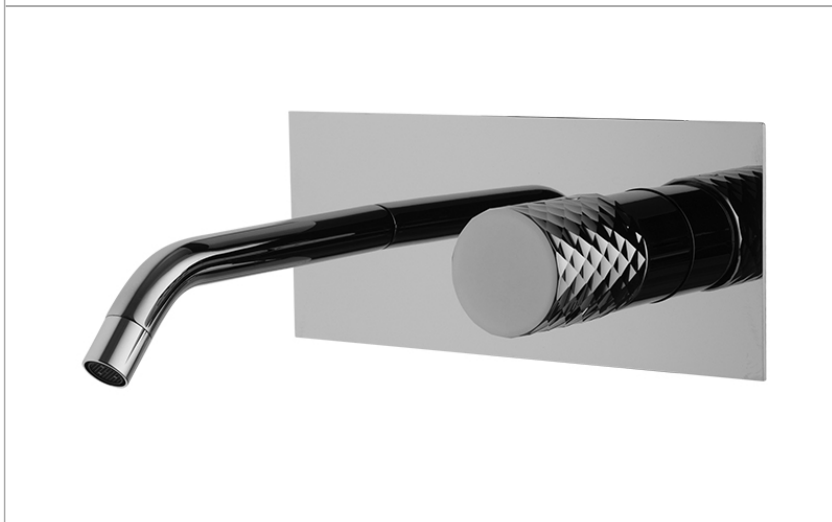

Code: F3051X5GCR - Spillo Tech

Wall mounted wash basin mixer

- 1 1/4 brass click clack pop-up waste
- exposed part only
- **built-in part to be ordered separately**

IMAGE

Finishes

-  **CHROM**
CR

-  **BRUSHED NICKEL**
SN
-  **WHITE MATT**
BS
-  **BLACK MATT**
NS
-  **BLACK CHROME**
CN
-  **BRUSHED BLACK CHROME**
CS
-  **GOLD**
OR
-  **BRUSHED GOLD**
OS