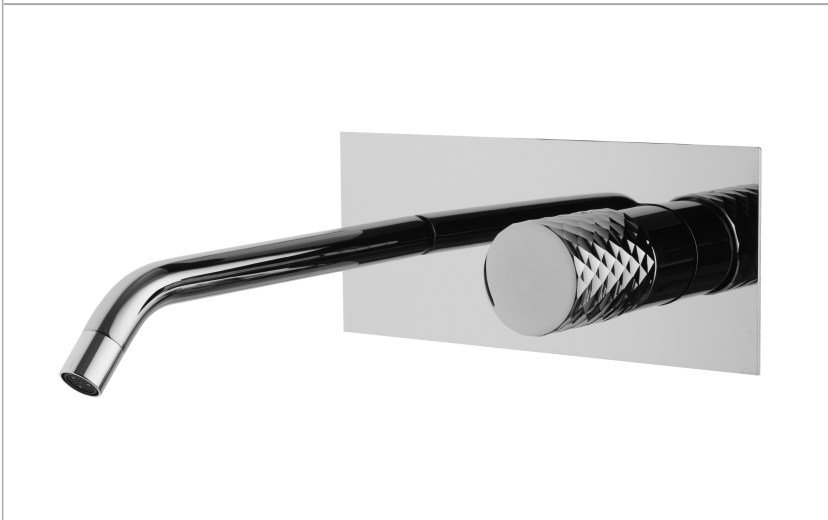

Code: F3051LX5GCR - Spillo Tech

Wall mounted wash basin mixer

- 1 1/4 brass click clack pop-up waste
- exposed part only
- **built-in part to be ordered separately**

IMAGE

Finishes

-  **CHROM**
CR

-  **BRUSHED NICKEL**
SN
-  **WHITE MATT**
BS
-  **BLACK MATT**
NS
-  **BLACK CHROME**
CN
-  **BRUSHED BLACK CHROME**
CS
-  **GOLD**
OR
-  **BRUSHED GOLD**
OS