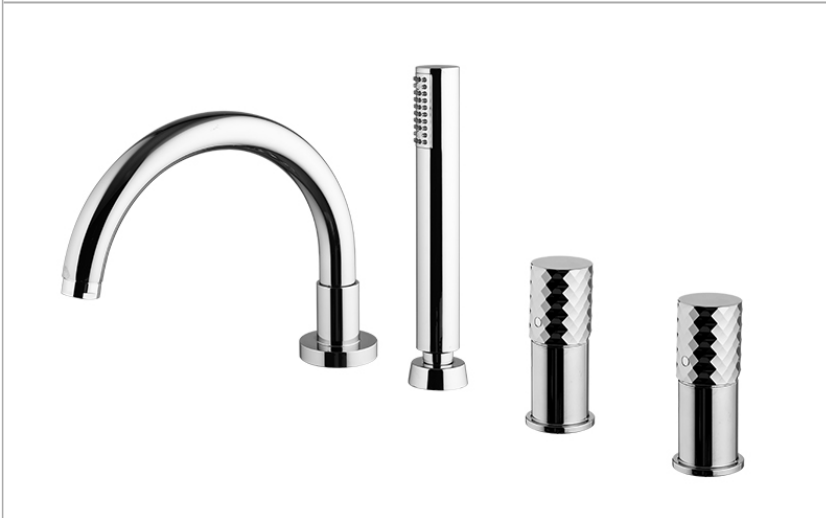

Code: F3044GCR - Spillo Tech

**Deck mounted bath mixer**

- 1500 mm nylon flexible
- shower holder
- handshower with antilimestone nozzles
- double mixer

**IMAGE**

**Finishes**

-  **CHROM**  
CR

---

-  **BRUSHED NICKEL**  
SN
-  **WHITE MATT**  
BS
-  **BLACK MATT**  
NS
-  **BLACK CHROME**  
CN
-  **BRUSHED BLACK CHROME**  
CS
-  **GOLD**  
OR
-  **BRUSHED GOLD**  
OS