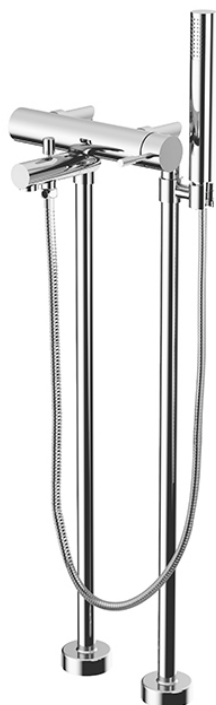

Code: F3034/4CR - Spillo Up

Floor mounted bath mixer

- brass flex hose 1500 mm
- diverter
- handshower with antilimestone nozzles
- pair of standpipes M 1/2
- **built-in part to be ordered separately"**

IMAGE

Finishes

-  **CHROM**
CR

-  **BRUSHED NICKEL**
SN
-  **WHITE MATT**
BS
-  **BLACK MATT**
NS
-  **BLACK CHROME**
CN
-  **BRUSHED BLACK CHROME**
CS
-  **GOLD**
OR
-  **BRUSHED GOLD**
OS
-  **OLD BRONZE**
BR
-  **ANTIQUÉ COPPER**
RA