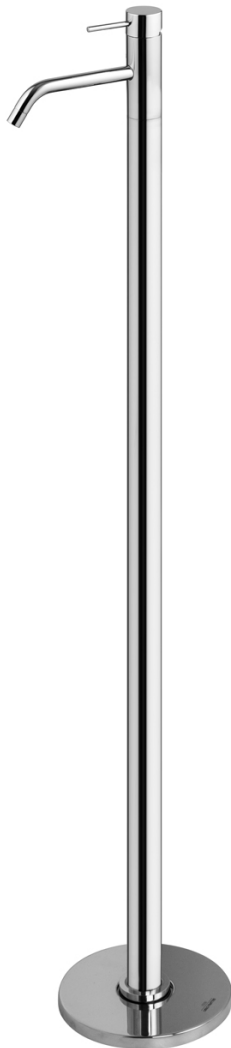

Code: F3031/PCR - Spillo Up

Floor mounted basin mixer

- spout 167 mm
- high floor/aerator 1032mm
- rotation tolerance up to 25°
- **built-in part to be ordered separately**

IMAGE

Finishes

-  **CHROM**
CR

-  **BRUSHED NICKEL**
SN
-  **WHITE MATT**
BS
-  **BLACK MATT**
NS
-  **BLACK CHROME**
CN
-  **BRUSHED BLACK CHROME**
CS
-  **GOLD**
OR
-  **BRUSHED GOLD**
OS
-  **OLD BRONZE**
BR
-  **ANTIQUE COPPER**
RA