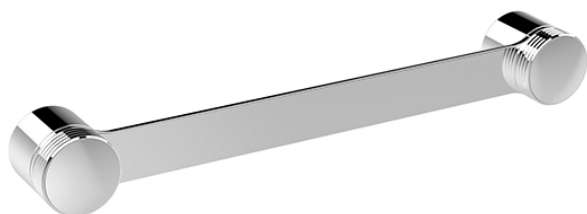

Code: F6100/40XCR - Texture Collection

Towel holder 40 cm

COVER TO BE ORDERED SEPARATELY

IMAGE

Textures

V COLLECTION

H COLLECTION

X COLLECTION

Finishes

CHROM

CR

BRUSHED NICKEL

SN

WHITE MATT

BS

BLACK MATT

NS

BLACK CHROME

CN

BRUSHED BLACK CHROME

CS

GOLD

OR

BRUSHED GOLD