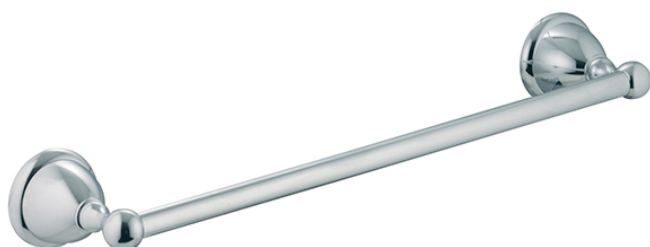

Code: F6040/40CR - Style

Towel holder 40 cm

IMAGE

Finishes

-  **CHROM**
CR

-  **BRUSHED NICKEL**
SN
-  **GOLD**
OR
-  **BRUSHED GOLD**
OS
-  **OLD BRONZE**
BR
-  **ANTIQUE COPPER**
RA

GARANTITO
7 ANNI
GUARANTEED
7 YEARS