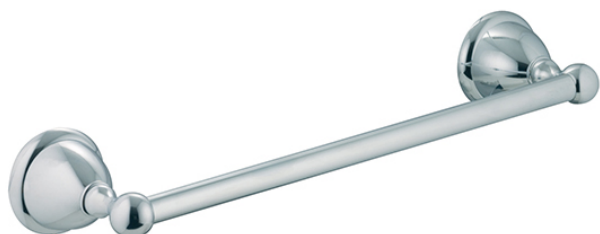

Code: F6040/30CR - Style

Towel holder 30 cm

IMAGE

Finishes

-  **CHROM**
CR

-  **BRUSHED NICKEL**
SN
-  **GOLD**
OR
-  **BRUSHED GOLD**
OS
-  **OLD BRONZE**
BR
-  **ANTIQUE COPPER**
RA

GARANTITO
7 ANNI
GUARANTEED
7 YEARS