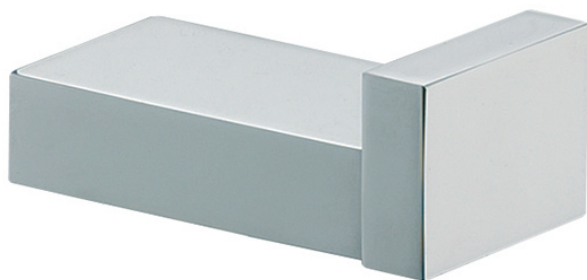

Code: F6024/1CR - Quadra

Single hook

IMAGE

Finishes

-  **CHROM**  
CR

---

-  **BRUSHED NICKEL**  
SN
-  **WHITE MATT**  
BS
-  **BLACK MATT**  
NS
-  **BLACK CHROME**  
CN
-  **BRUSHED BLACK CHROME**  
CS
-  **GOLD**  
OR
-  **BRUSHED GOLD**  
OS
-  **OLD BRONZE**  
BR
-  **ANTIQUE COPPER**  
RA