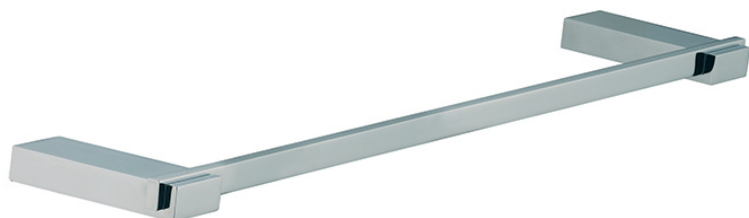

Code: F6020/40CN - Quadra

Towel holder 40 cm

IMAGE

Finishes

-  **CHROM**
CR
-  **BRUSHED NICKEL**
SN
-  **WHITE MATT**
BS
-  **BLACK MATT**
NS
-  **BLACK CHROME**
CN

-  **BRUSHED BLACK CHROME**
CS
-  **GOLD**
OR
-  **BRUSHED GOLD**
OS
-  **OLD BRONZE**
BR
-  **ANTIQUE COPPER**
RA