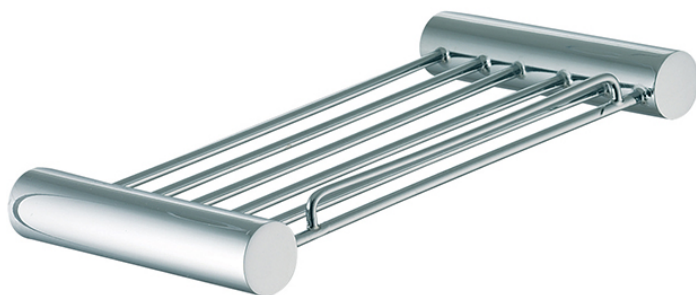

Code: F6008CR - Rotola

Soap holder for shower cabin

IMAGE

Finishes

-  **CHROM**
CR

-  **BRUSHED NICKEL**
SN
-  **WHITE MATT**
BS
-  **BLACK MATT**
NS
-  **BLACK CHROME**
CN
-  **BRUSHED BLACK CHROME**
CS
-  **GOLD**
OR
-  **BRUSHED GOLD**
OS
-  **OLD BRONZE**
BR
-  **ANTIQUE COPPER**
RA